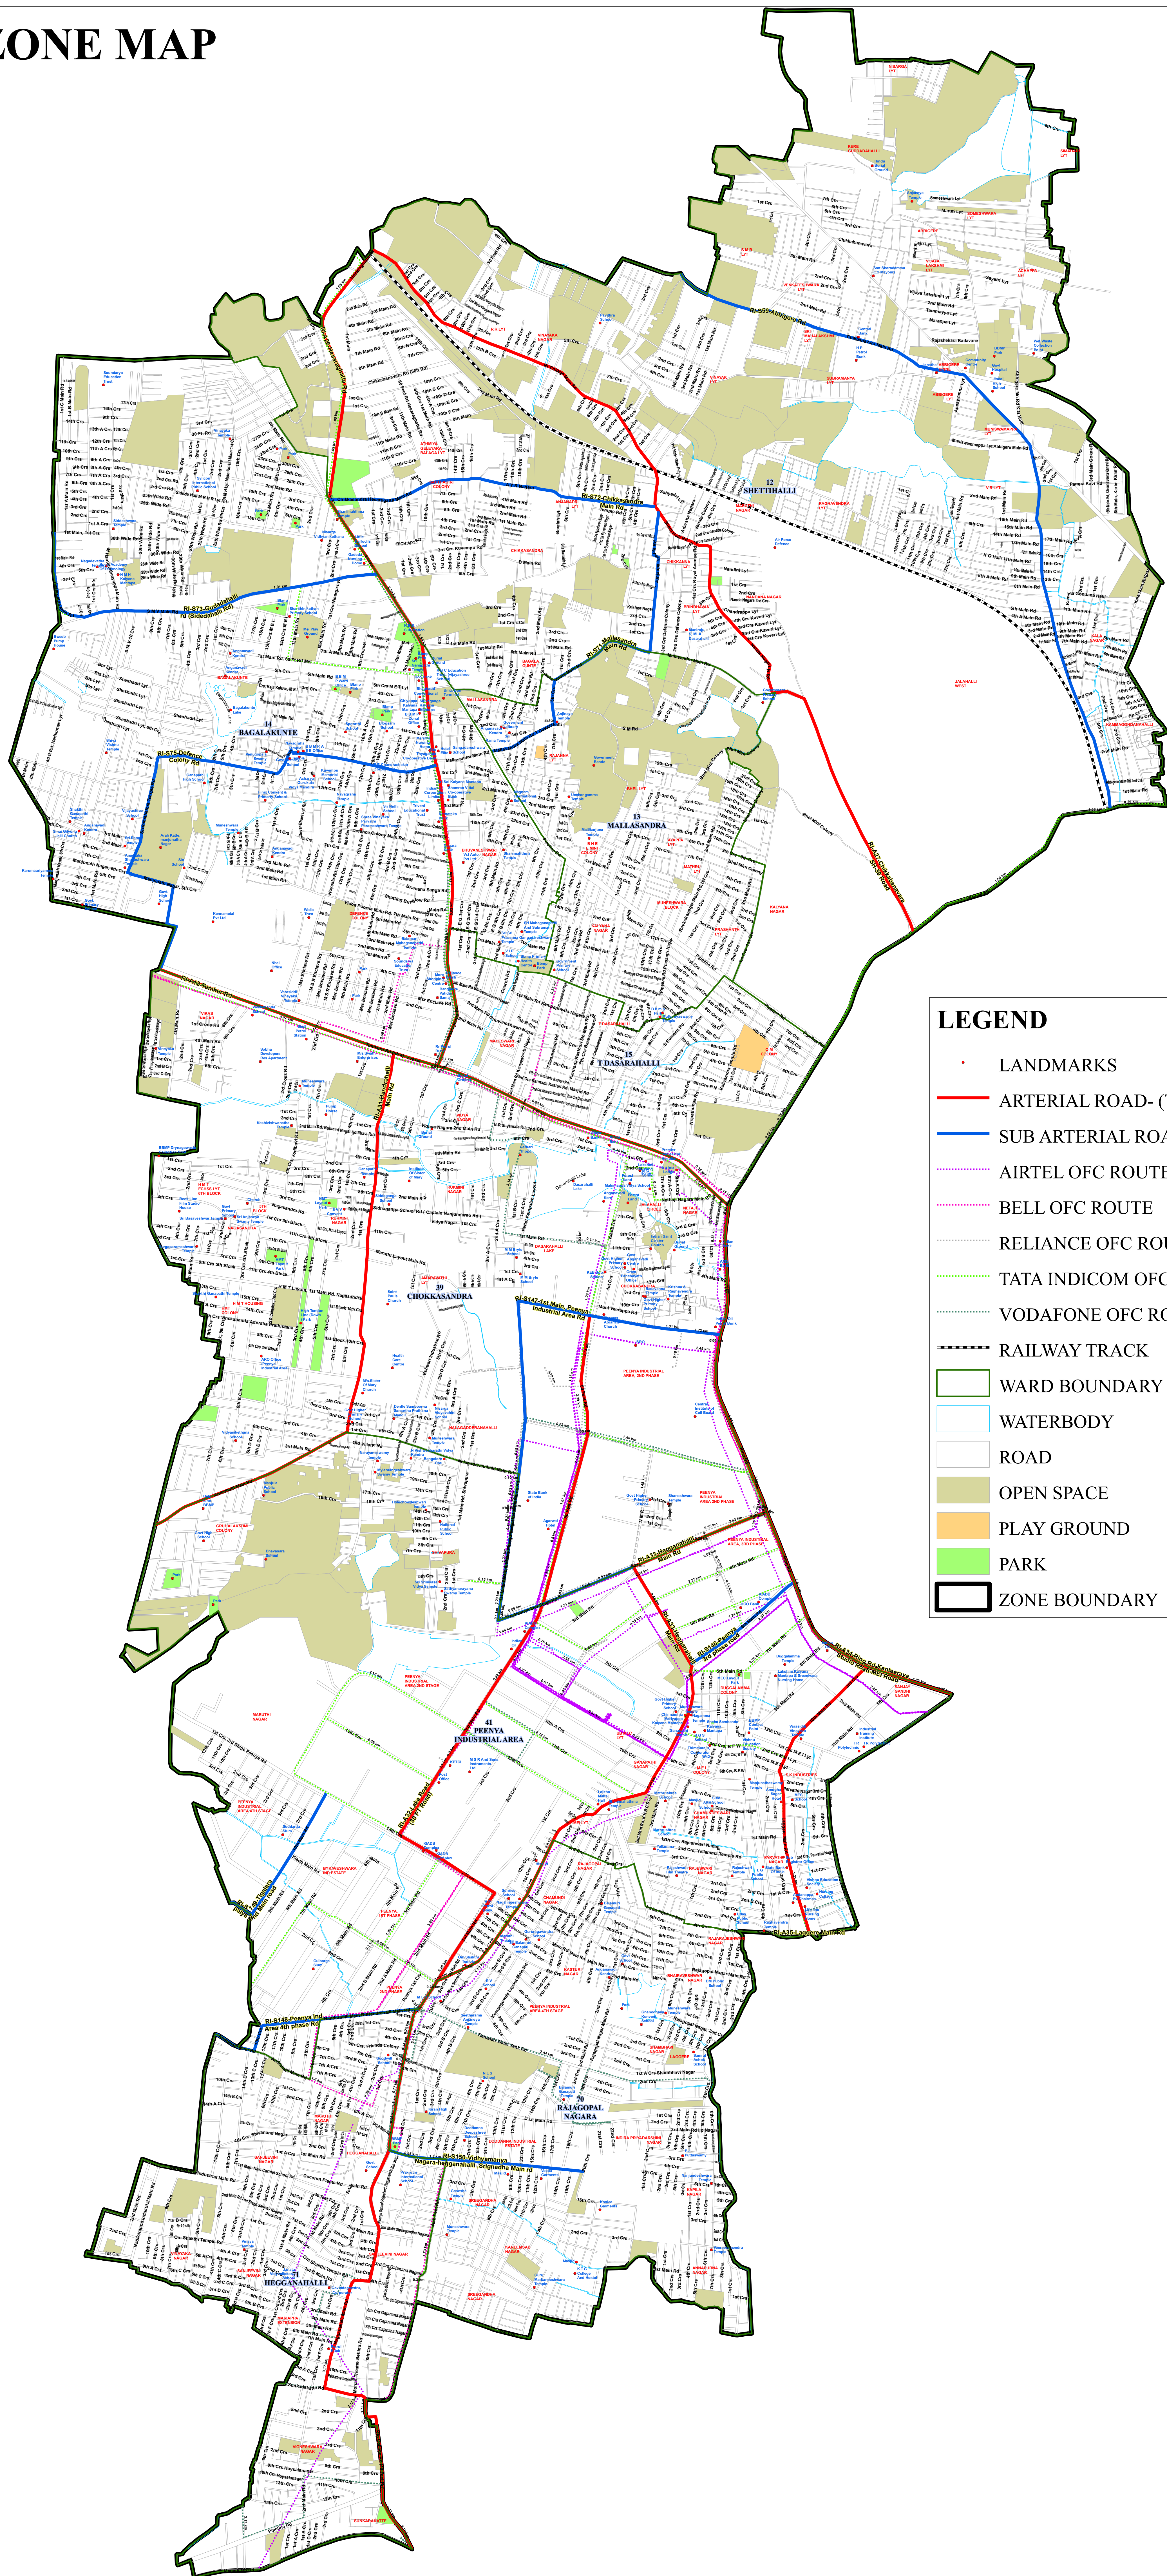

DASARAHALLI ZONE MAP

LEGEND

- LANDMARKS
- ARTERIAL ROAD- (TOTAL 8, LENGTH 25.22 KM)
- SUB ARTERIAL ROAD- (TOTAL 10, LENGTH 15.99 KM)
- AIRTEL OFC ROUTE
- BELL OFC ROUTE
- RELIANCE OFC ROUTE
- TATA INDICOM OFC ROUTE
- VODAFONE OFC ROUTE
- - - RAILWAY TRACK
- ▭ WARD BOUNDARY
- ▭ WATERBODY
- ▭ ROAD
- ▭ OPEN SPACE
- ▭ PLAY GROUND
- ▭ PARK
- ▭ ZONE BOUNDARY