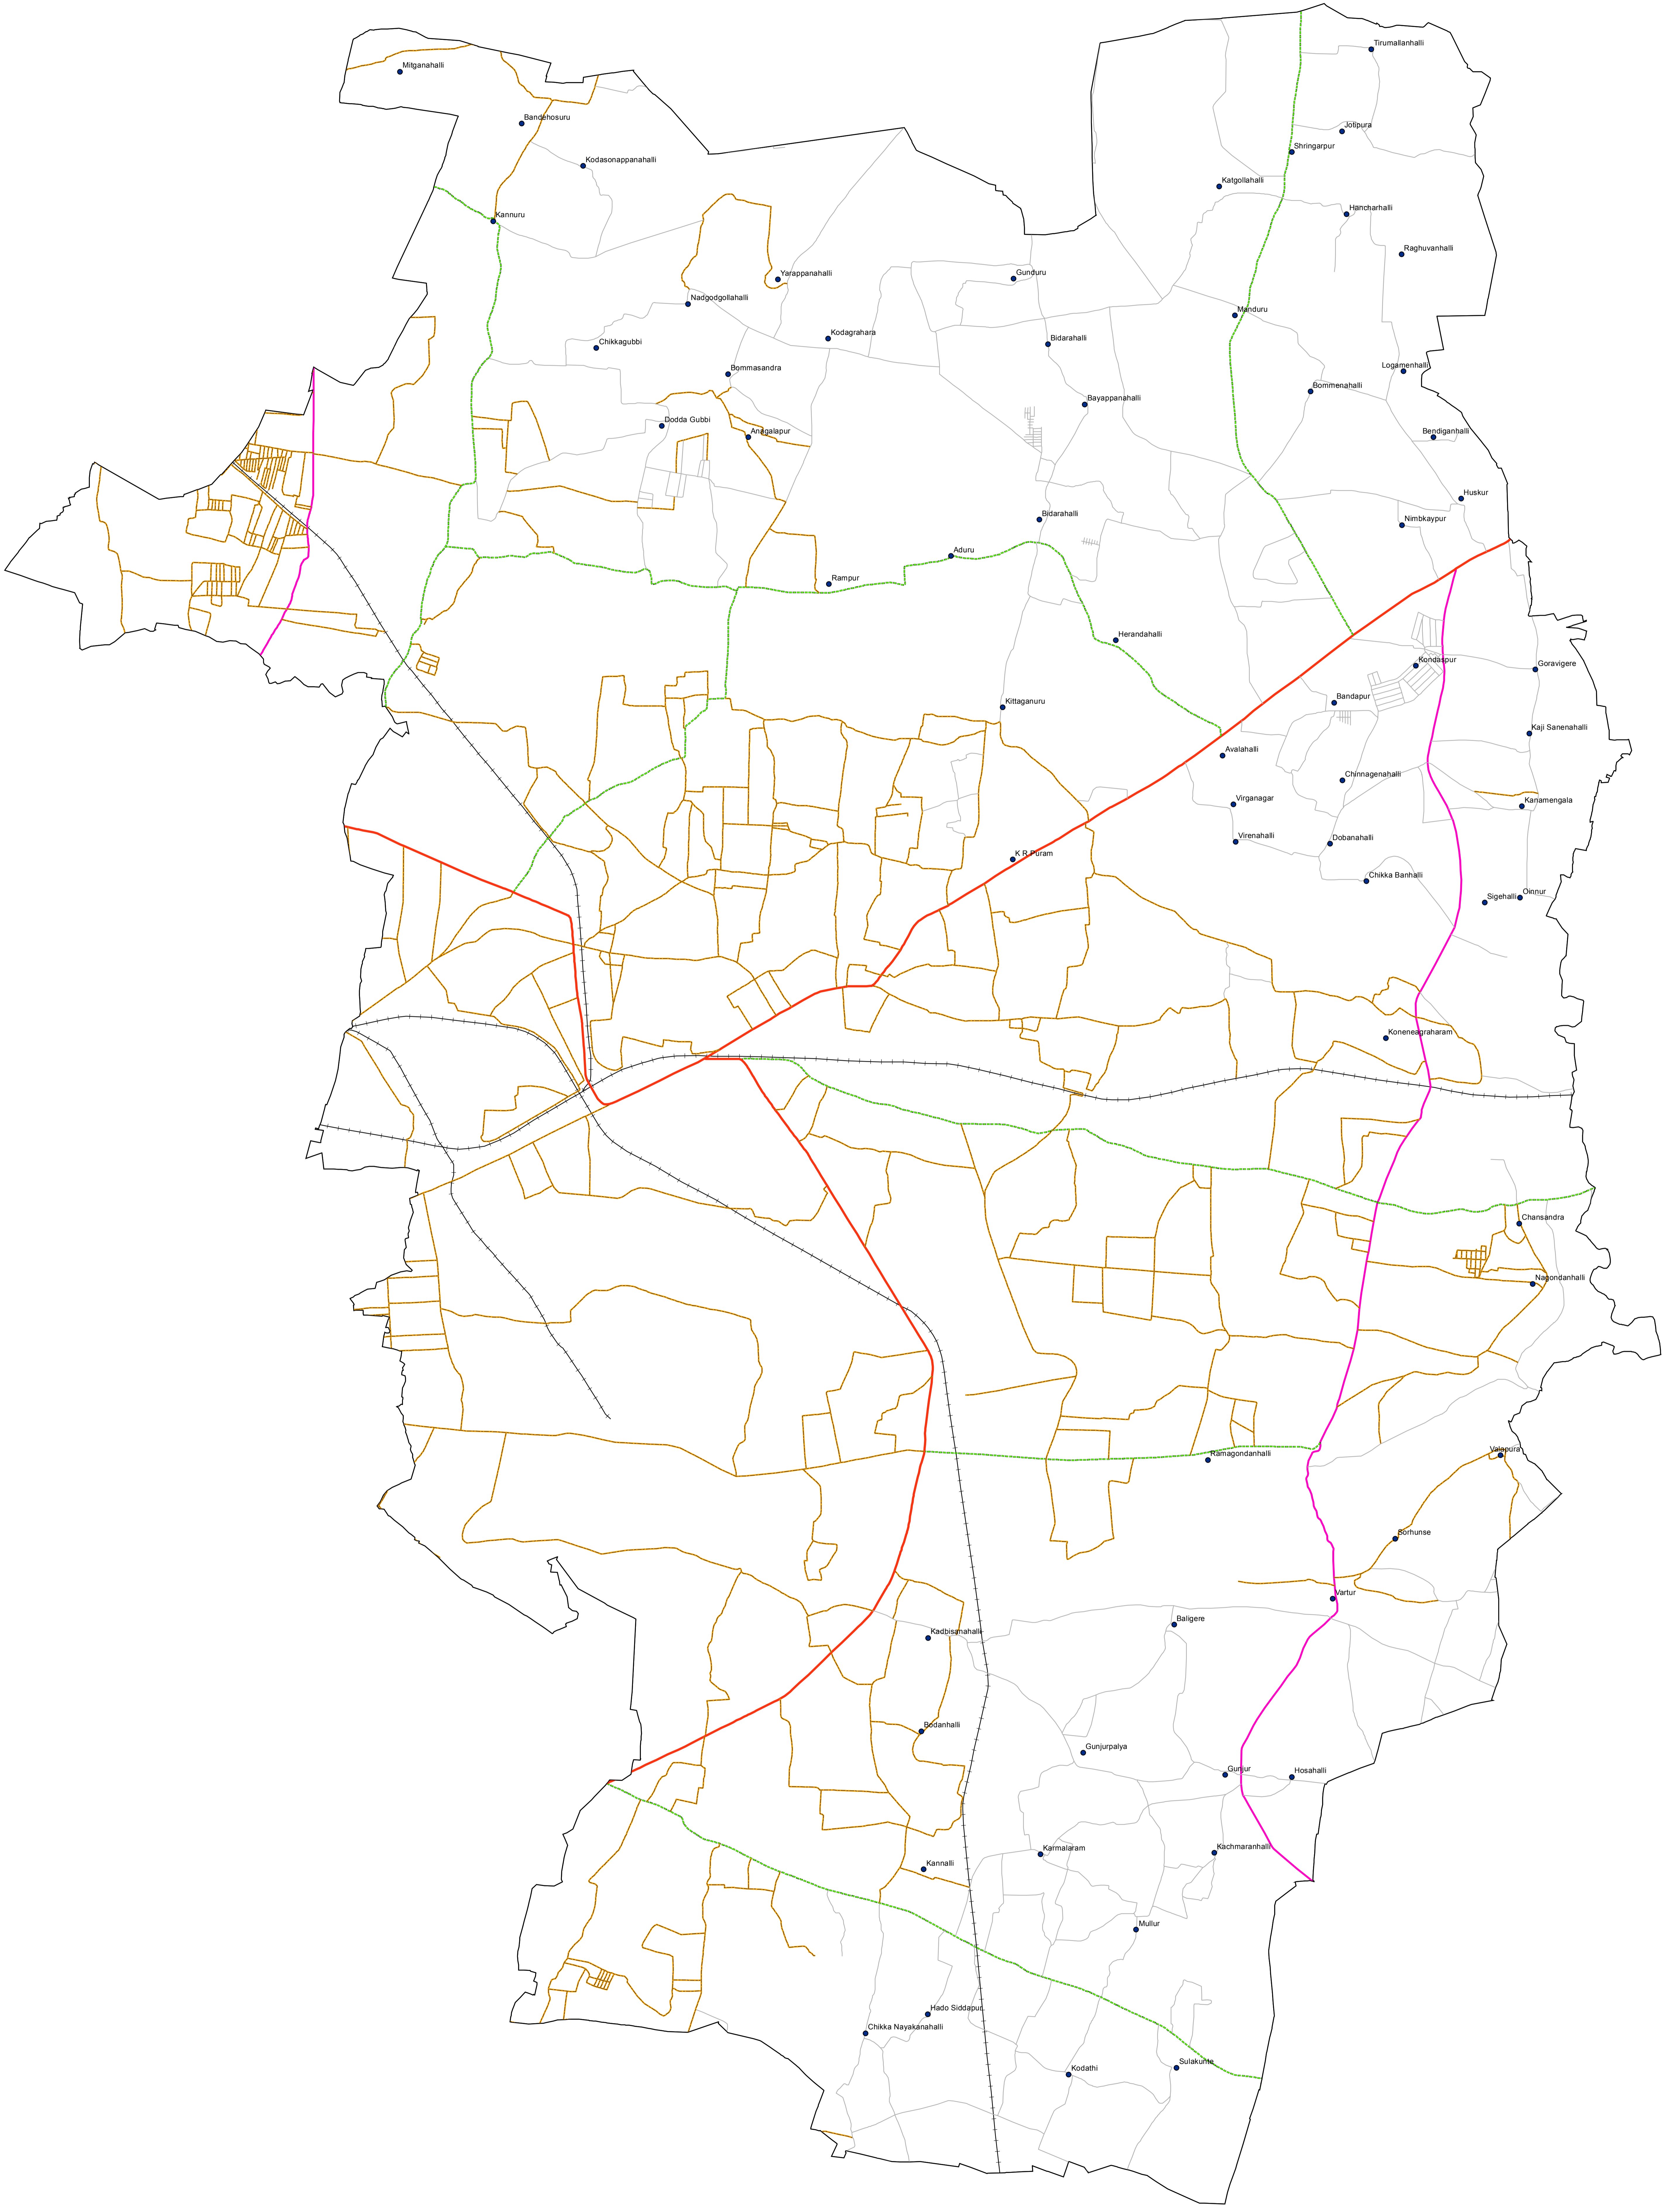

Transport Network Map of Bangalore-East Taluk, Bengaluru (Urban) District

1:27,000

- National Highway
- Express Highway
- - - District Road
- - - Railway
- State Highway
- City Road
- Village Road
- Taluk Boundary