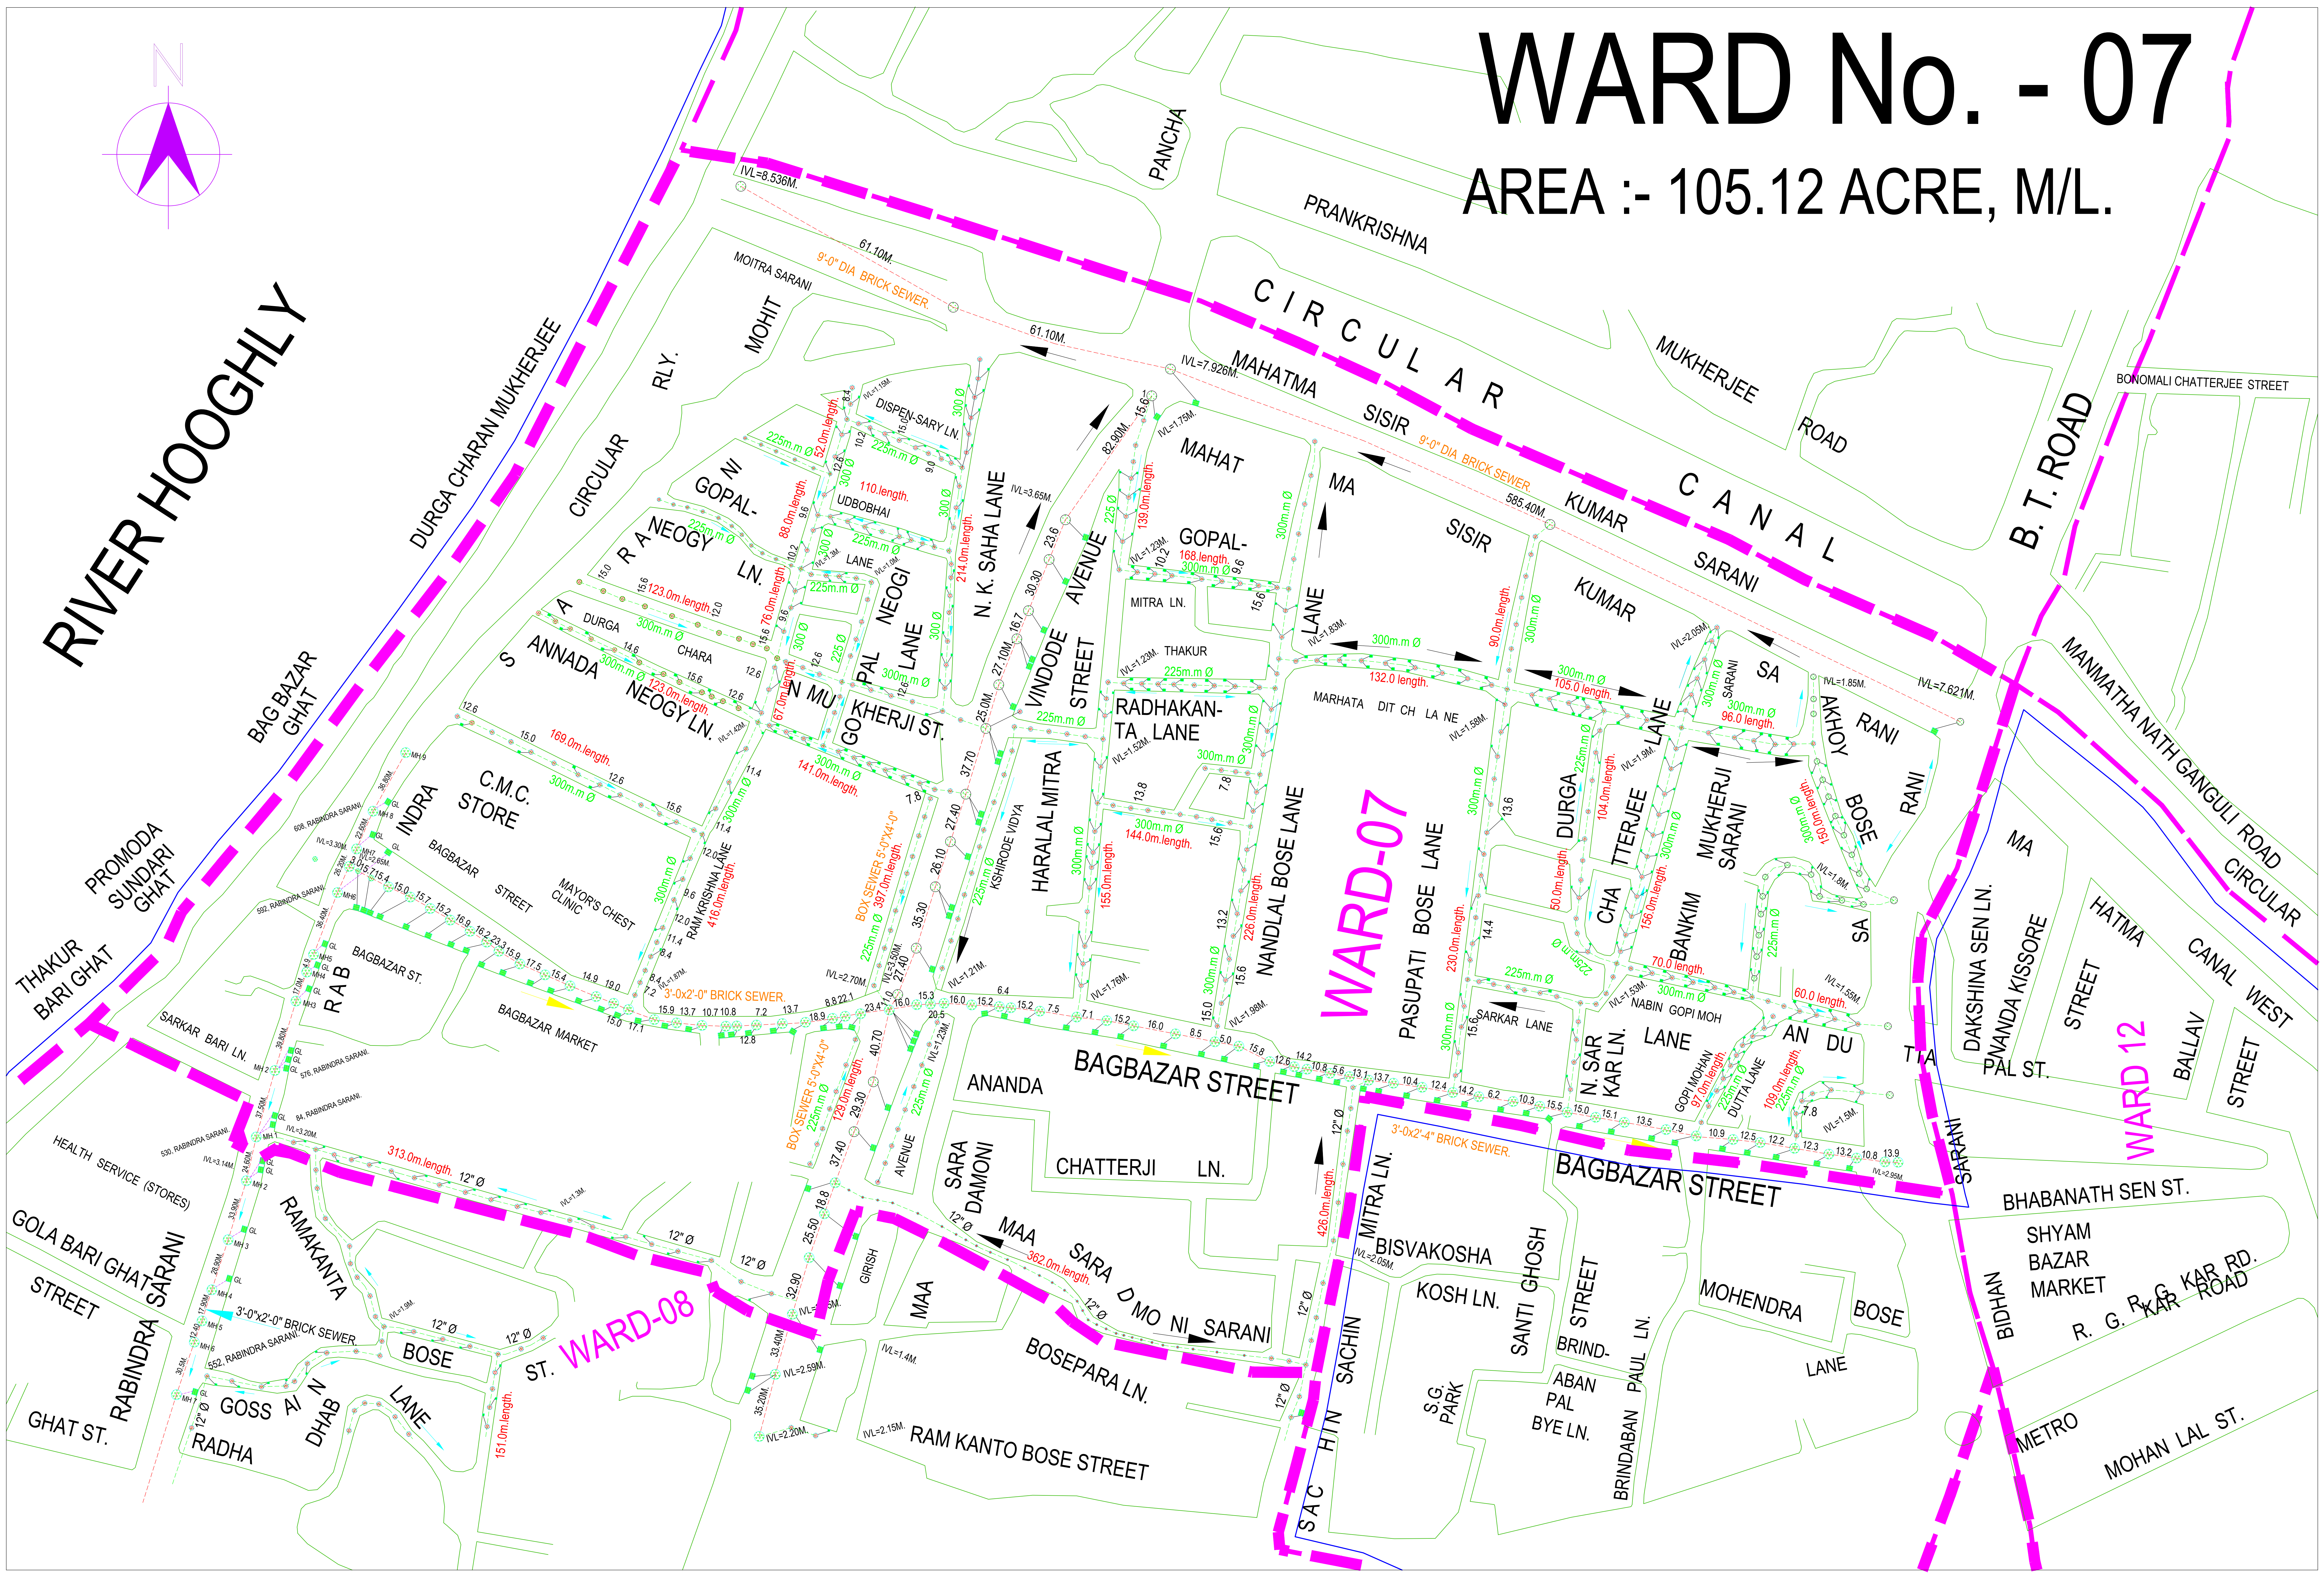

WARD No. - 07

AREA :- 105.12 ACRE, M/L.

RIVER HOOGHLY

DURGA CHARAN MUKHERJEE

CIRCULAR SISR CANAL

B. T. ROAD

WARD-07

WARD 12

GOSSAI N DHAB LANE

BOSE

ST. BOSEPARA LN.

MAA DAMONI

SARA DAMONI

CHATTERJI LN.

ANANDA

BAGBAZAR STREET

MITRA LN.

BISVAKOSHA

KOSH LN.

SANTI GHOSH STREET

BRIND. STREET

ABAN PAL BYE LN.

BRINDABAN PAUL LN.

MOHENDRA BOSE LANE