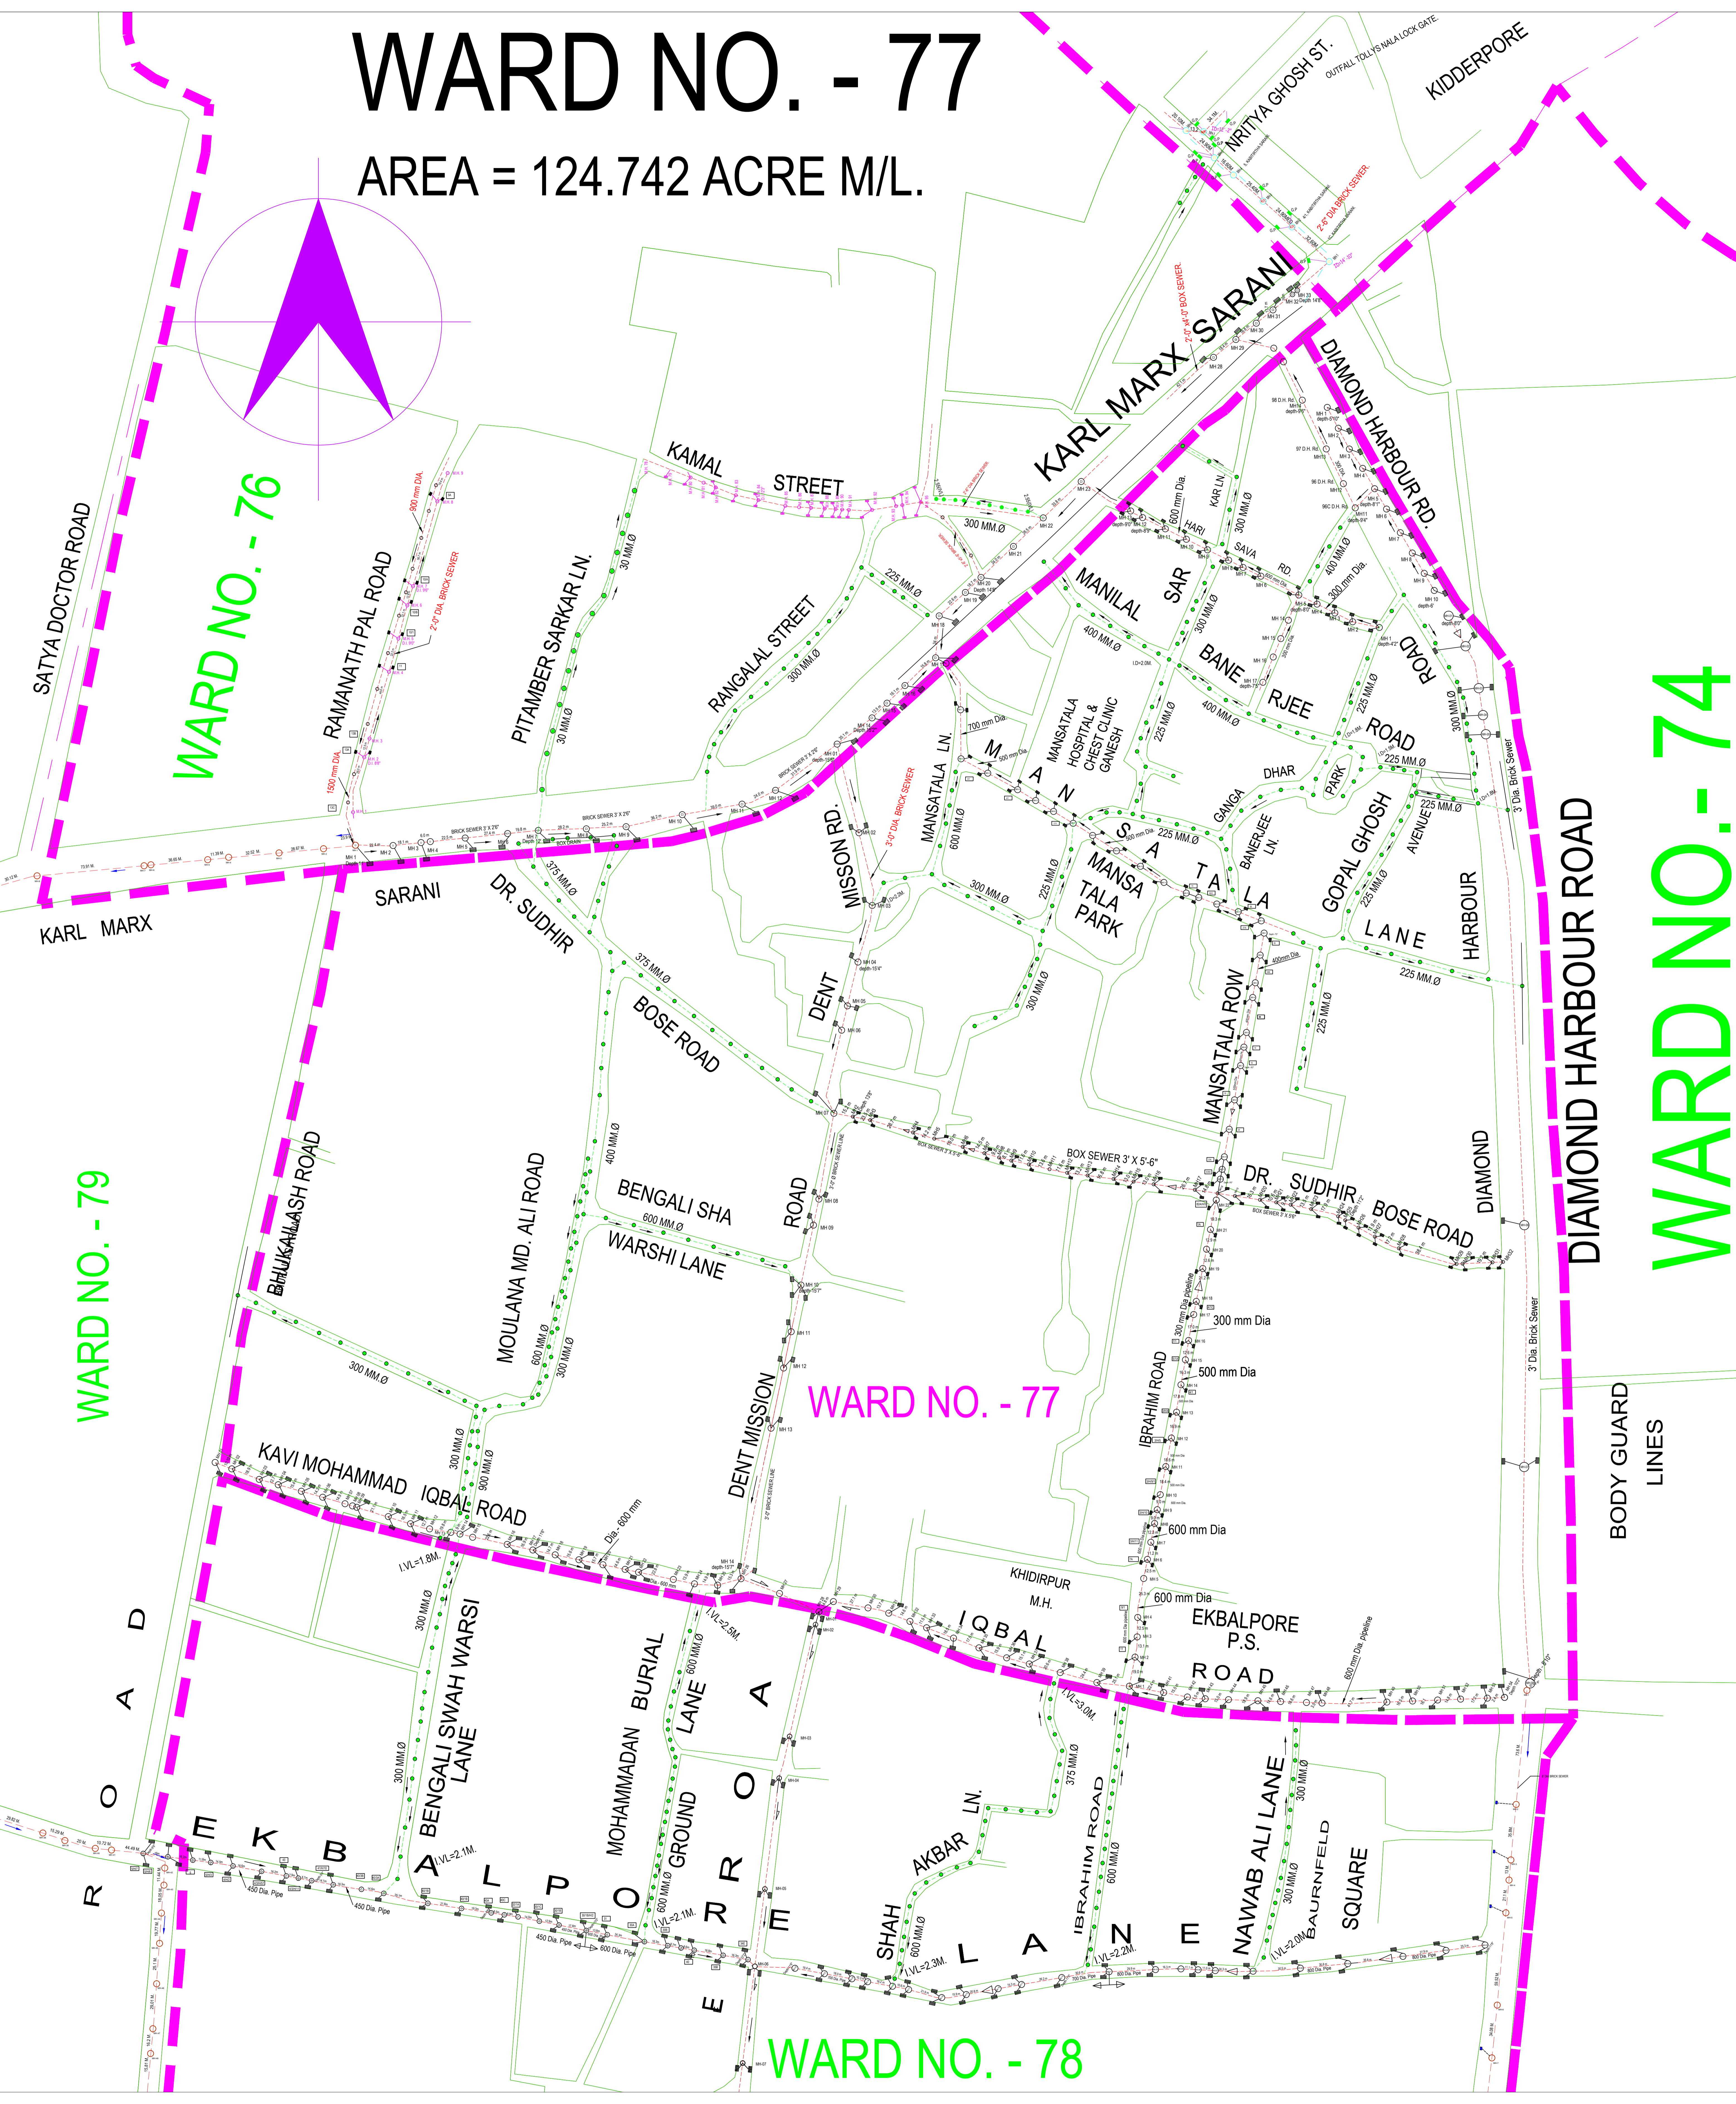

WARD NO. - 77

AREA = 124.742 ACRE M/L.

WARD NO. - 76

WARD NO. - 74

WARD NO. - 79

WARD NO. - 78

WARD NO. - 77

DIAMOND HARBOUR ROAD

BODY GUARD LINES