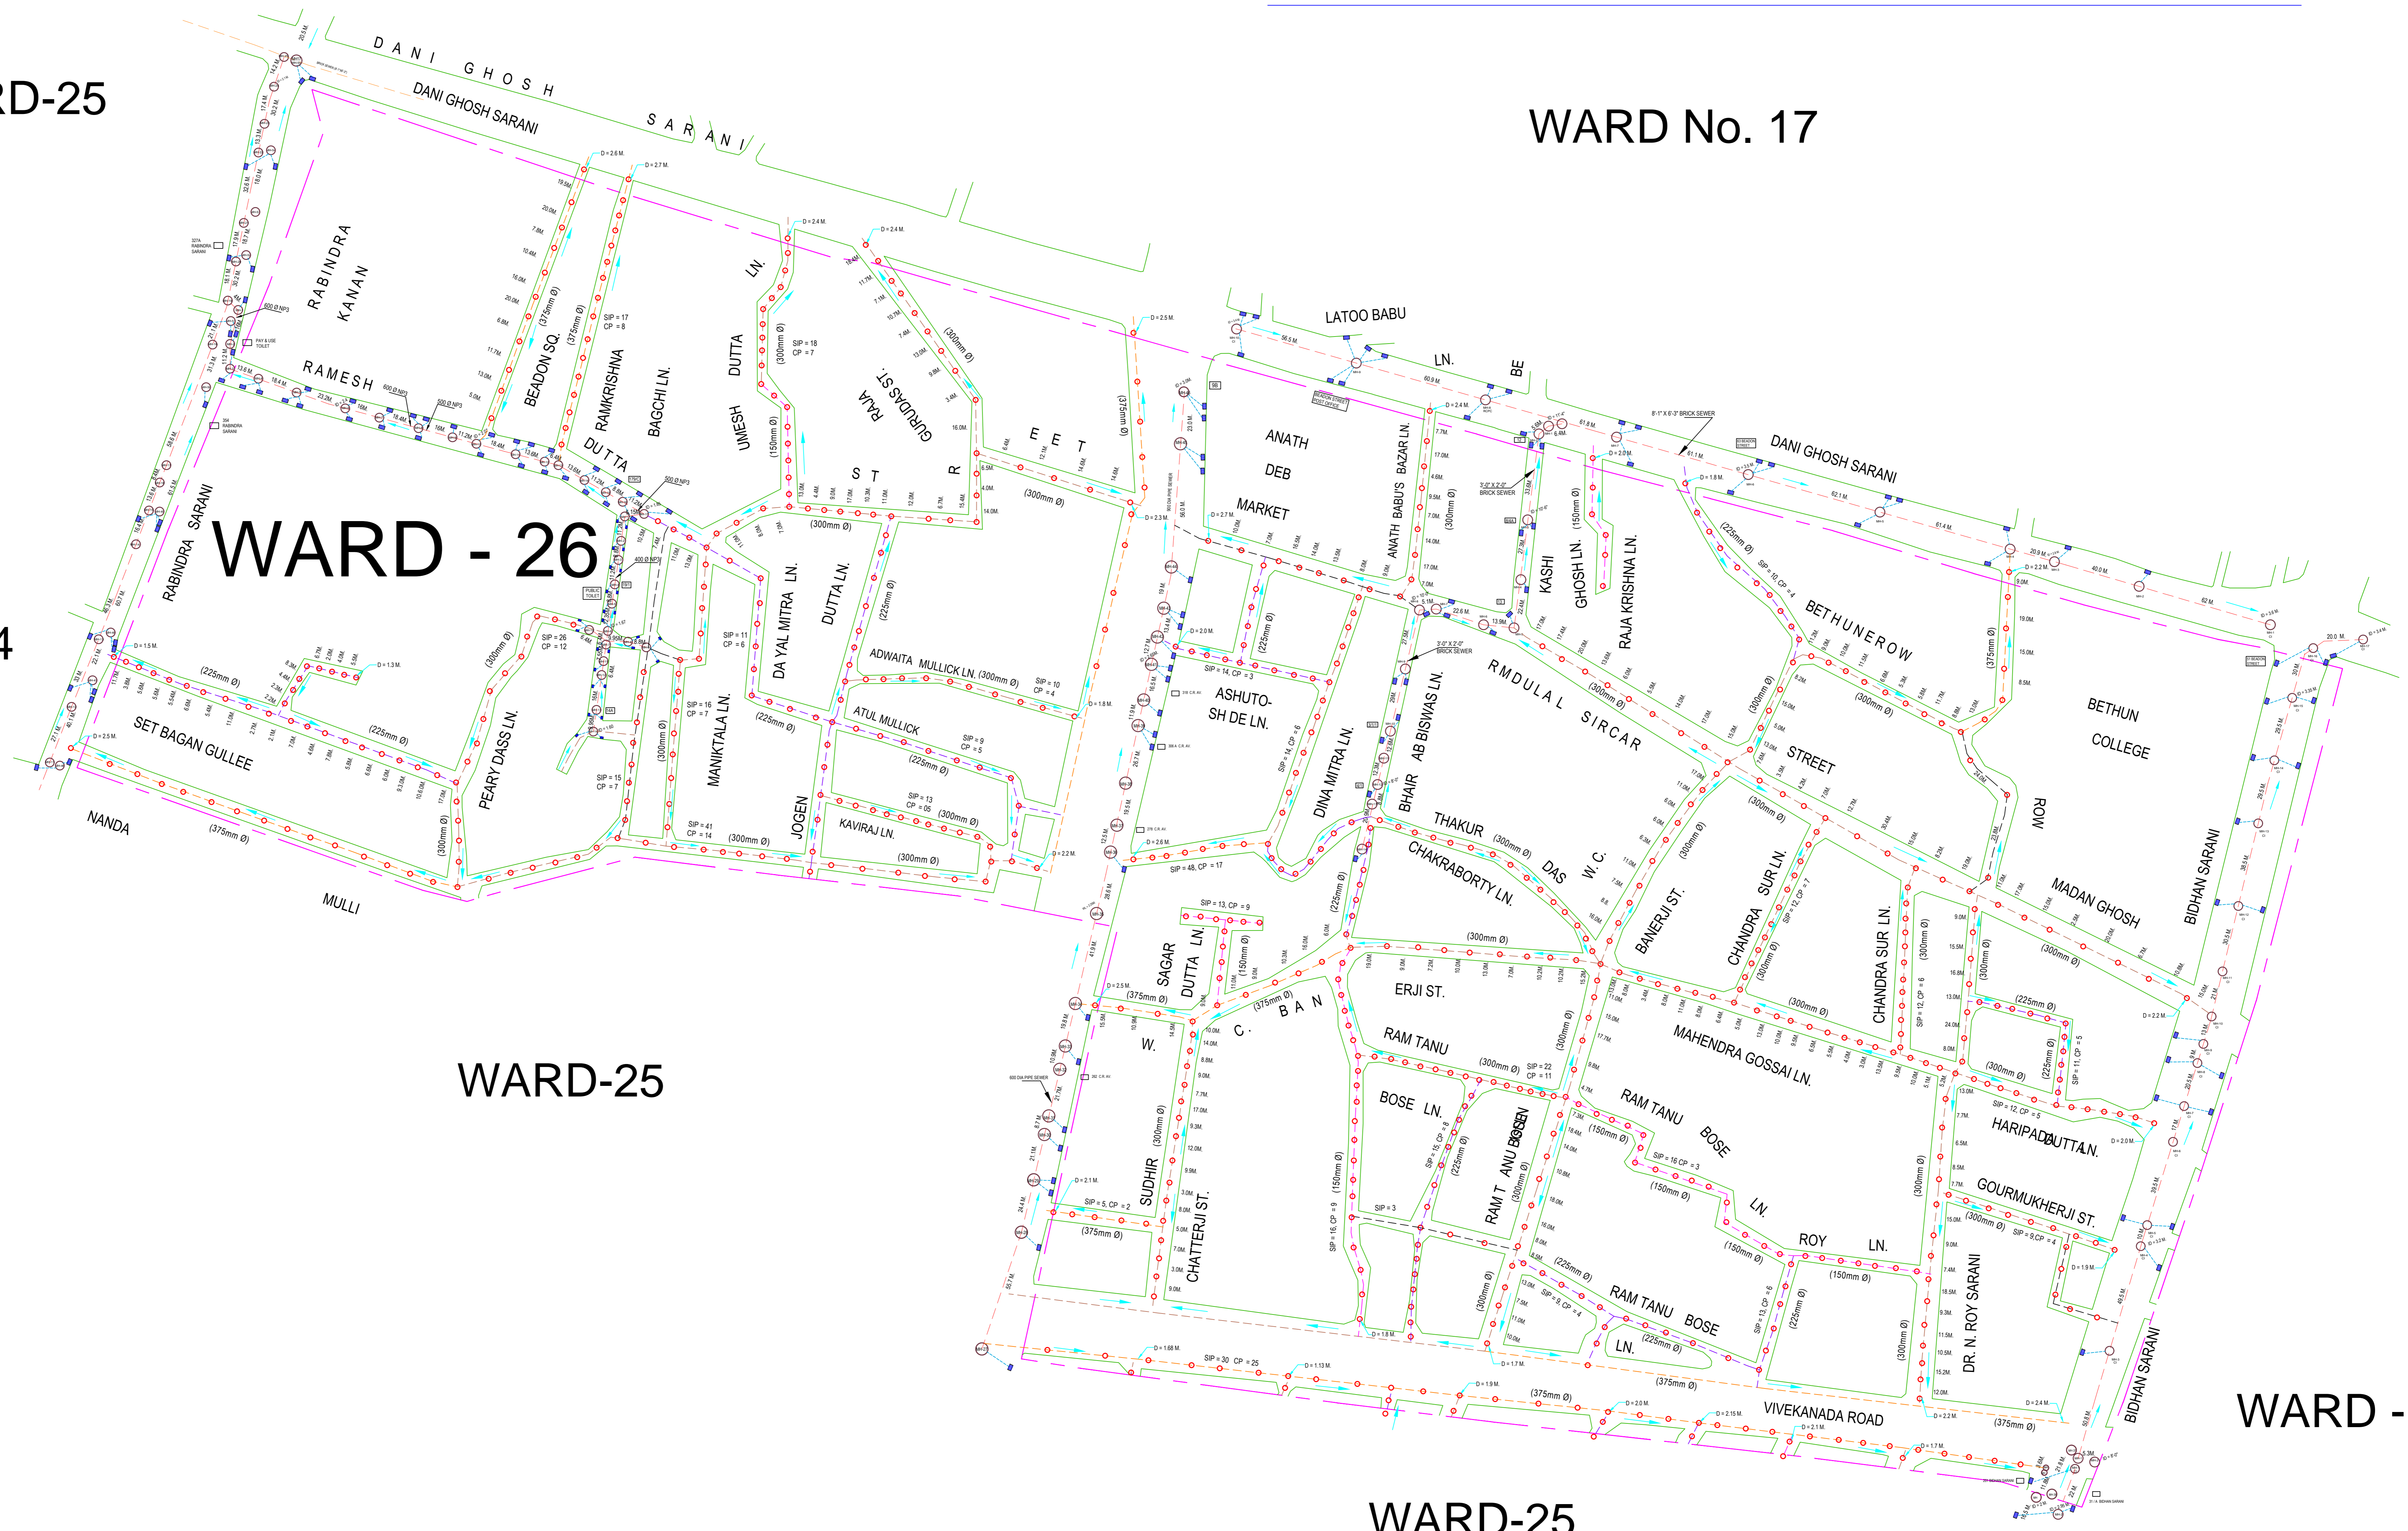

26

WARD NO. :- 26

AREA = 86.26 ACRE

WARD - 18

WARD-25

WARD No. 17

WARD - 24

WARD - 26

WARD-25

WARD - 27

WARD-25