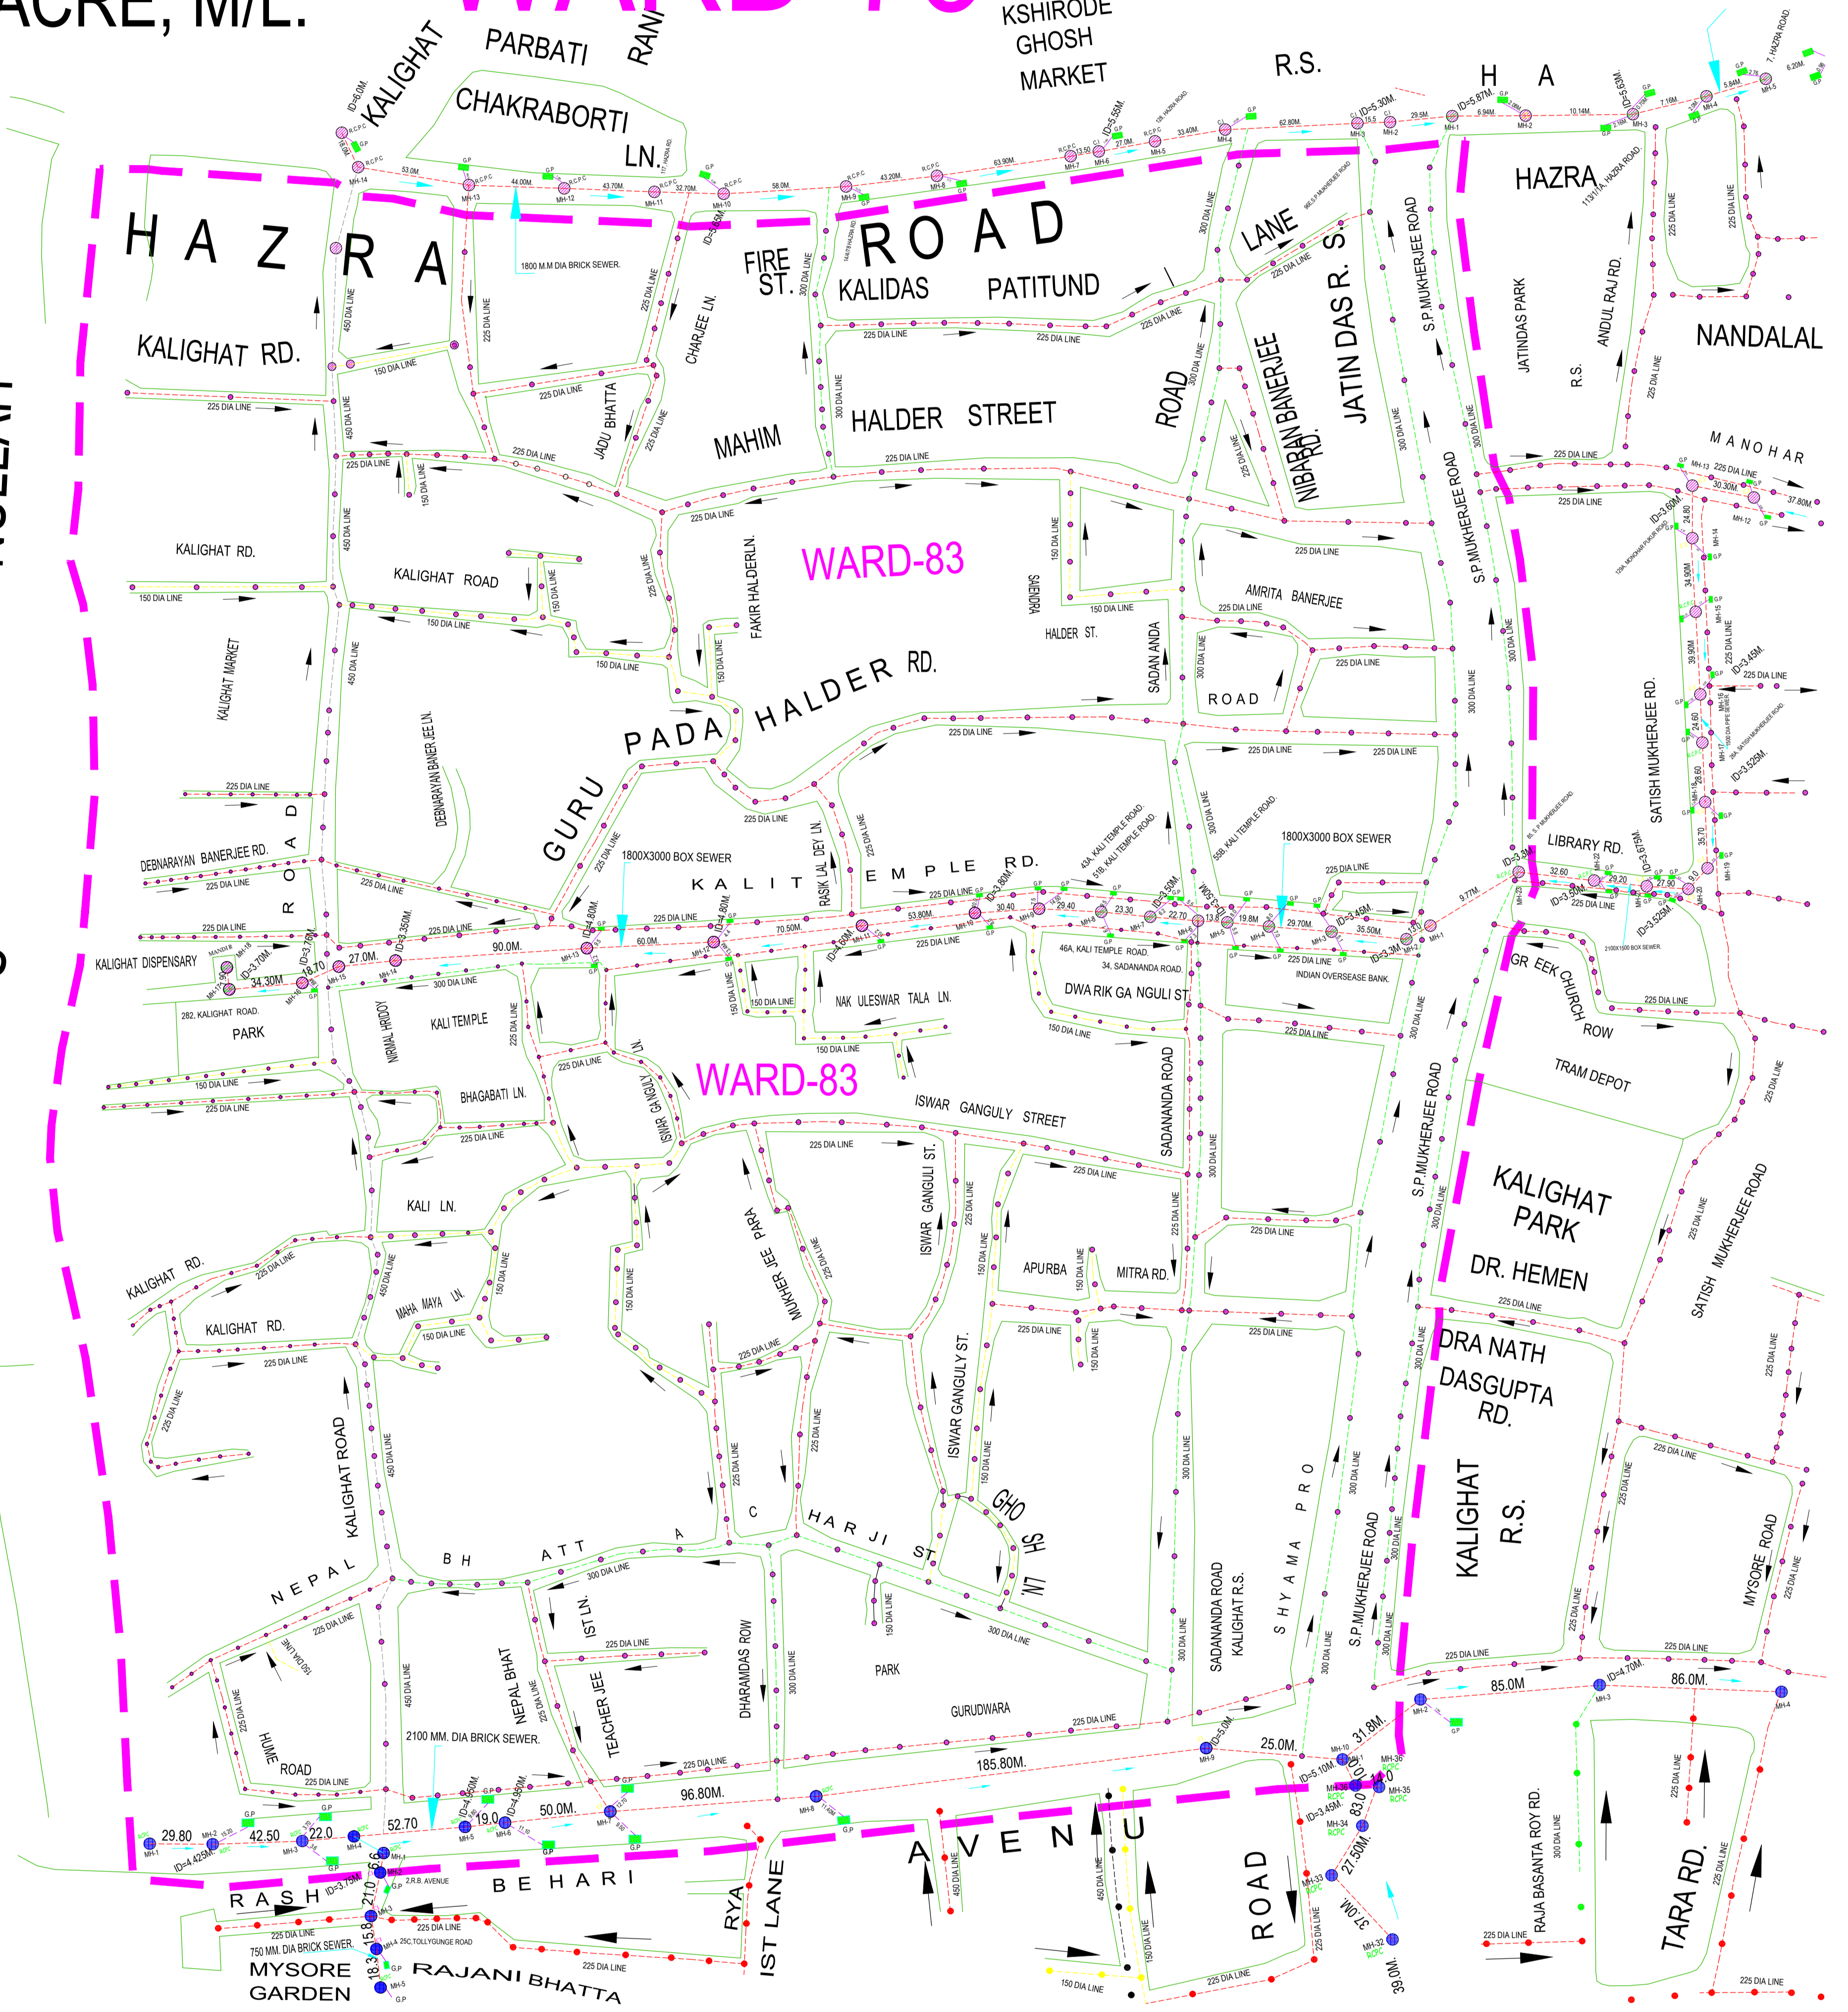

WARD No. - 83 , AREA :- 125.765 ACRE, M/L.

WARD-73

WARD No. - 83

WARD-82

TOLLY'S

NULLAH

CHETLA

WARD-84

WARD-88