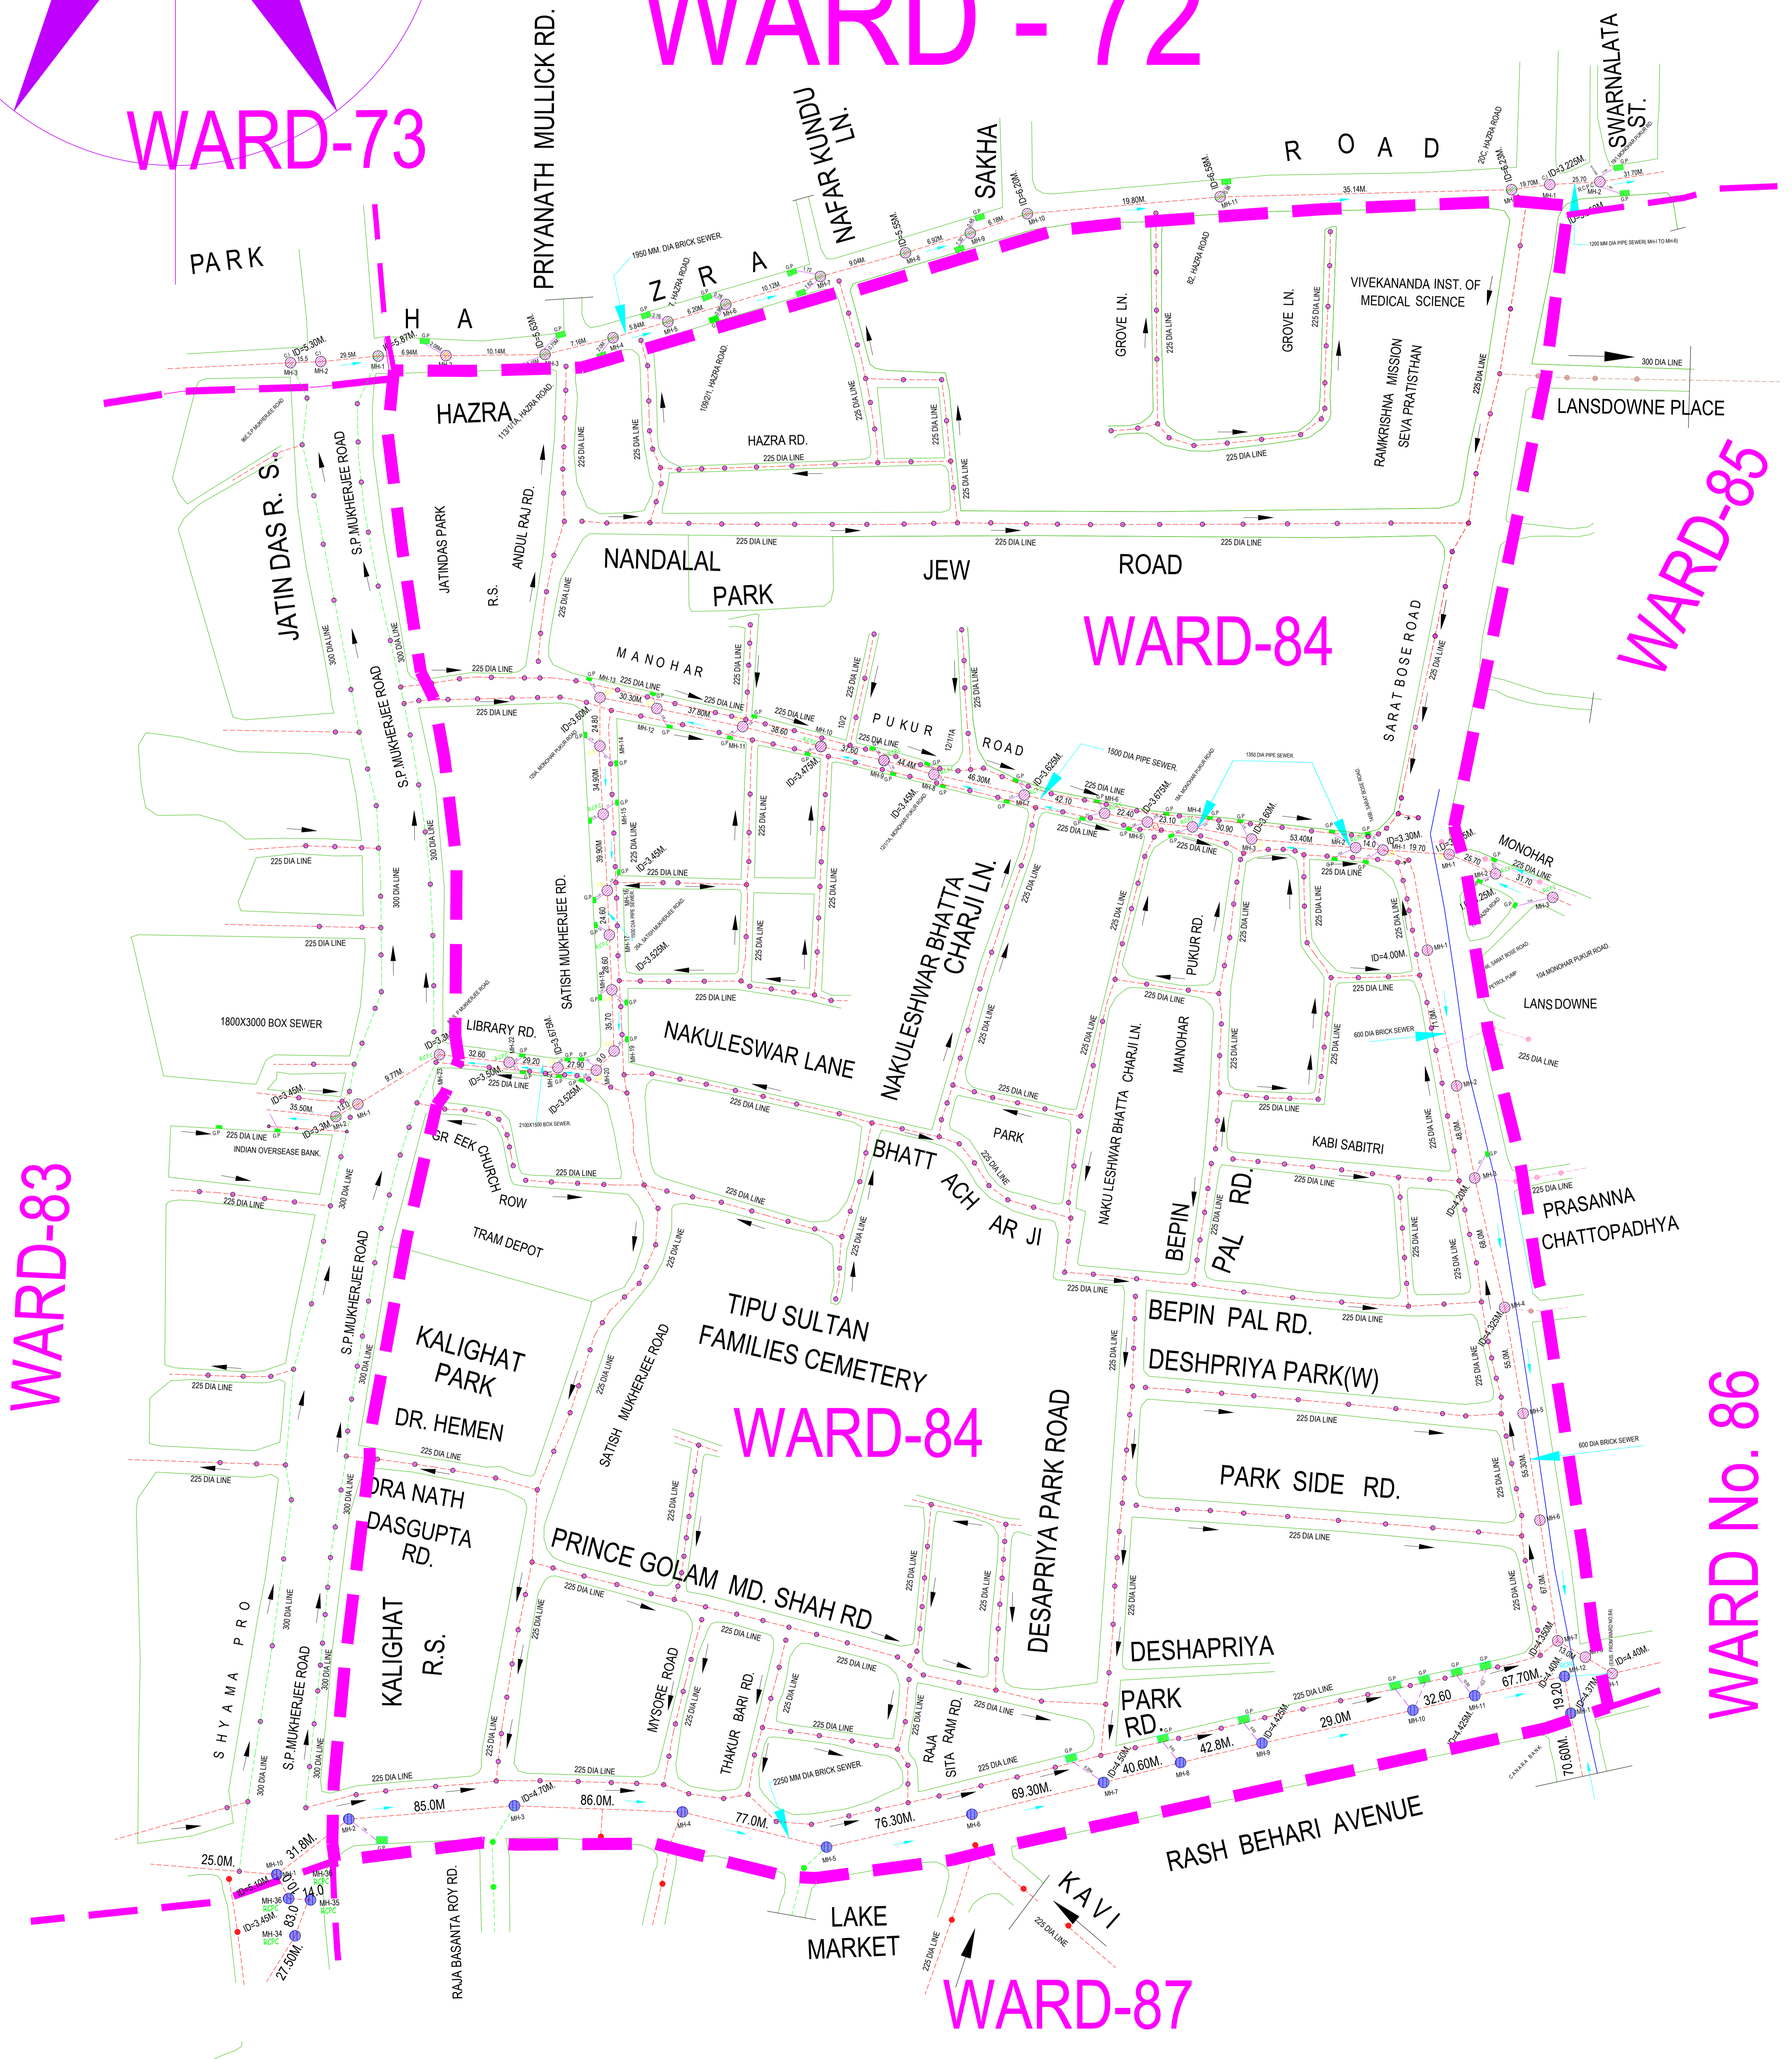

WARD No. - 84 , AREA :- 112.993 ACRE, M/L.

WARD No. - 84

WARD - 72

WARD-83

WARD-84

WARD-85

WARD-84

WARD No. 86

WARD-87