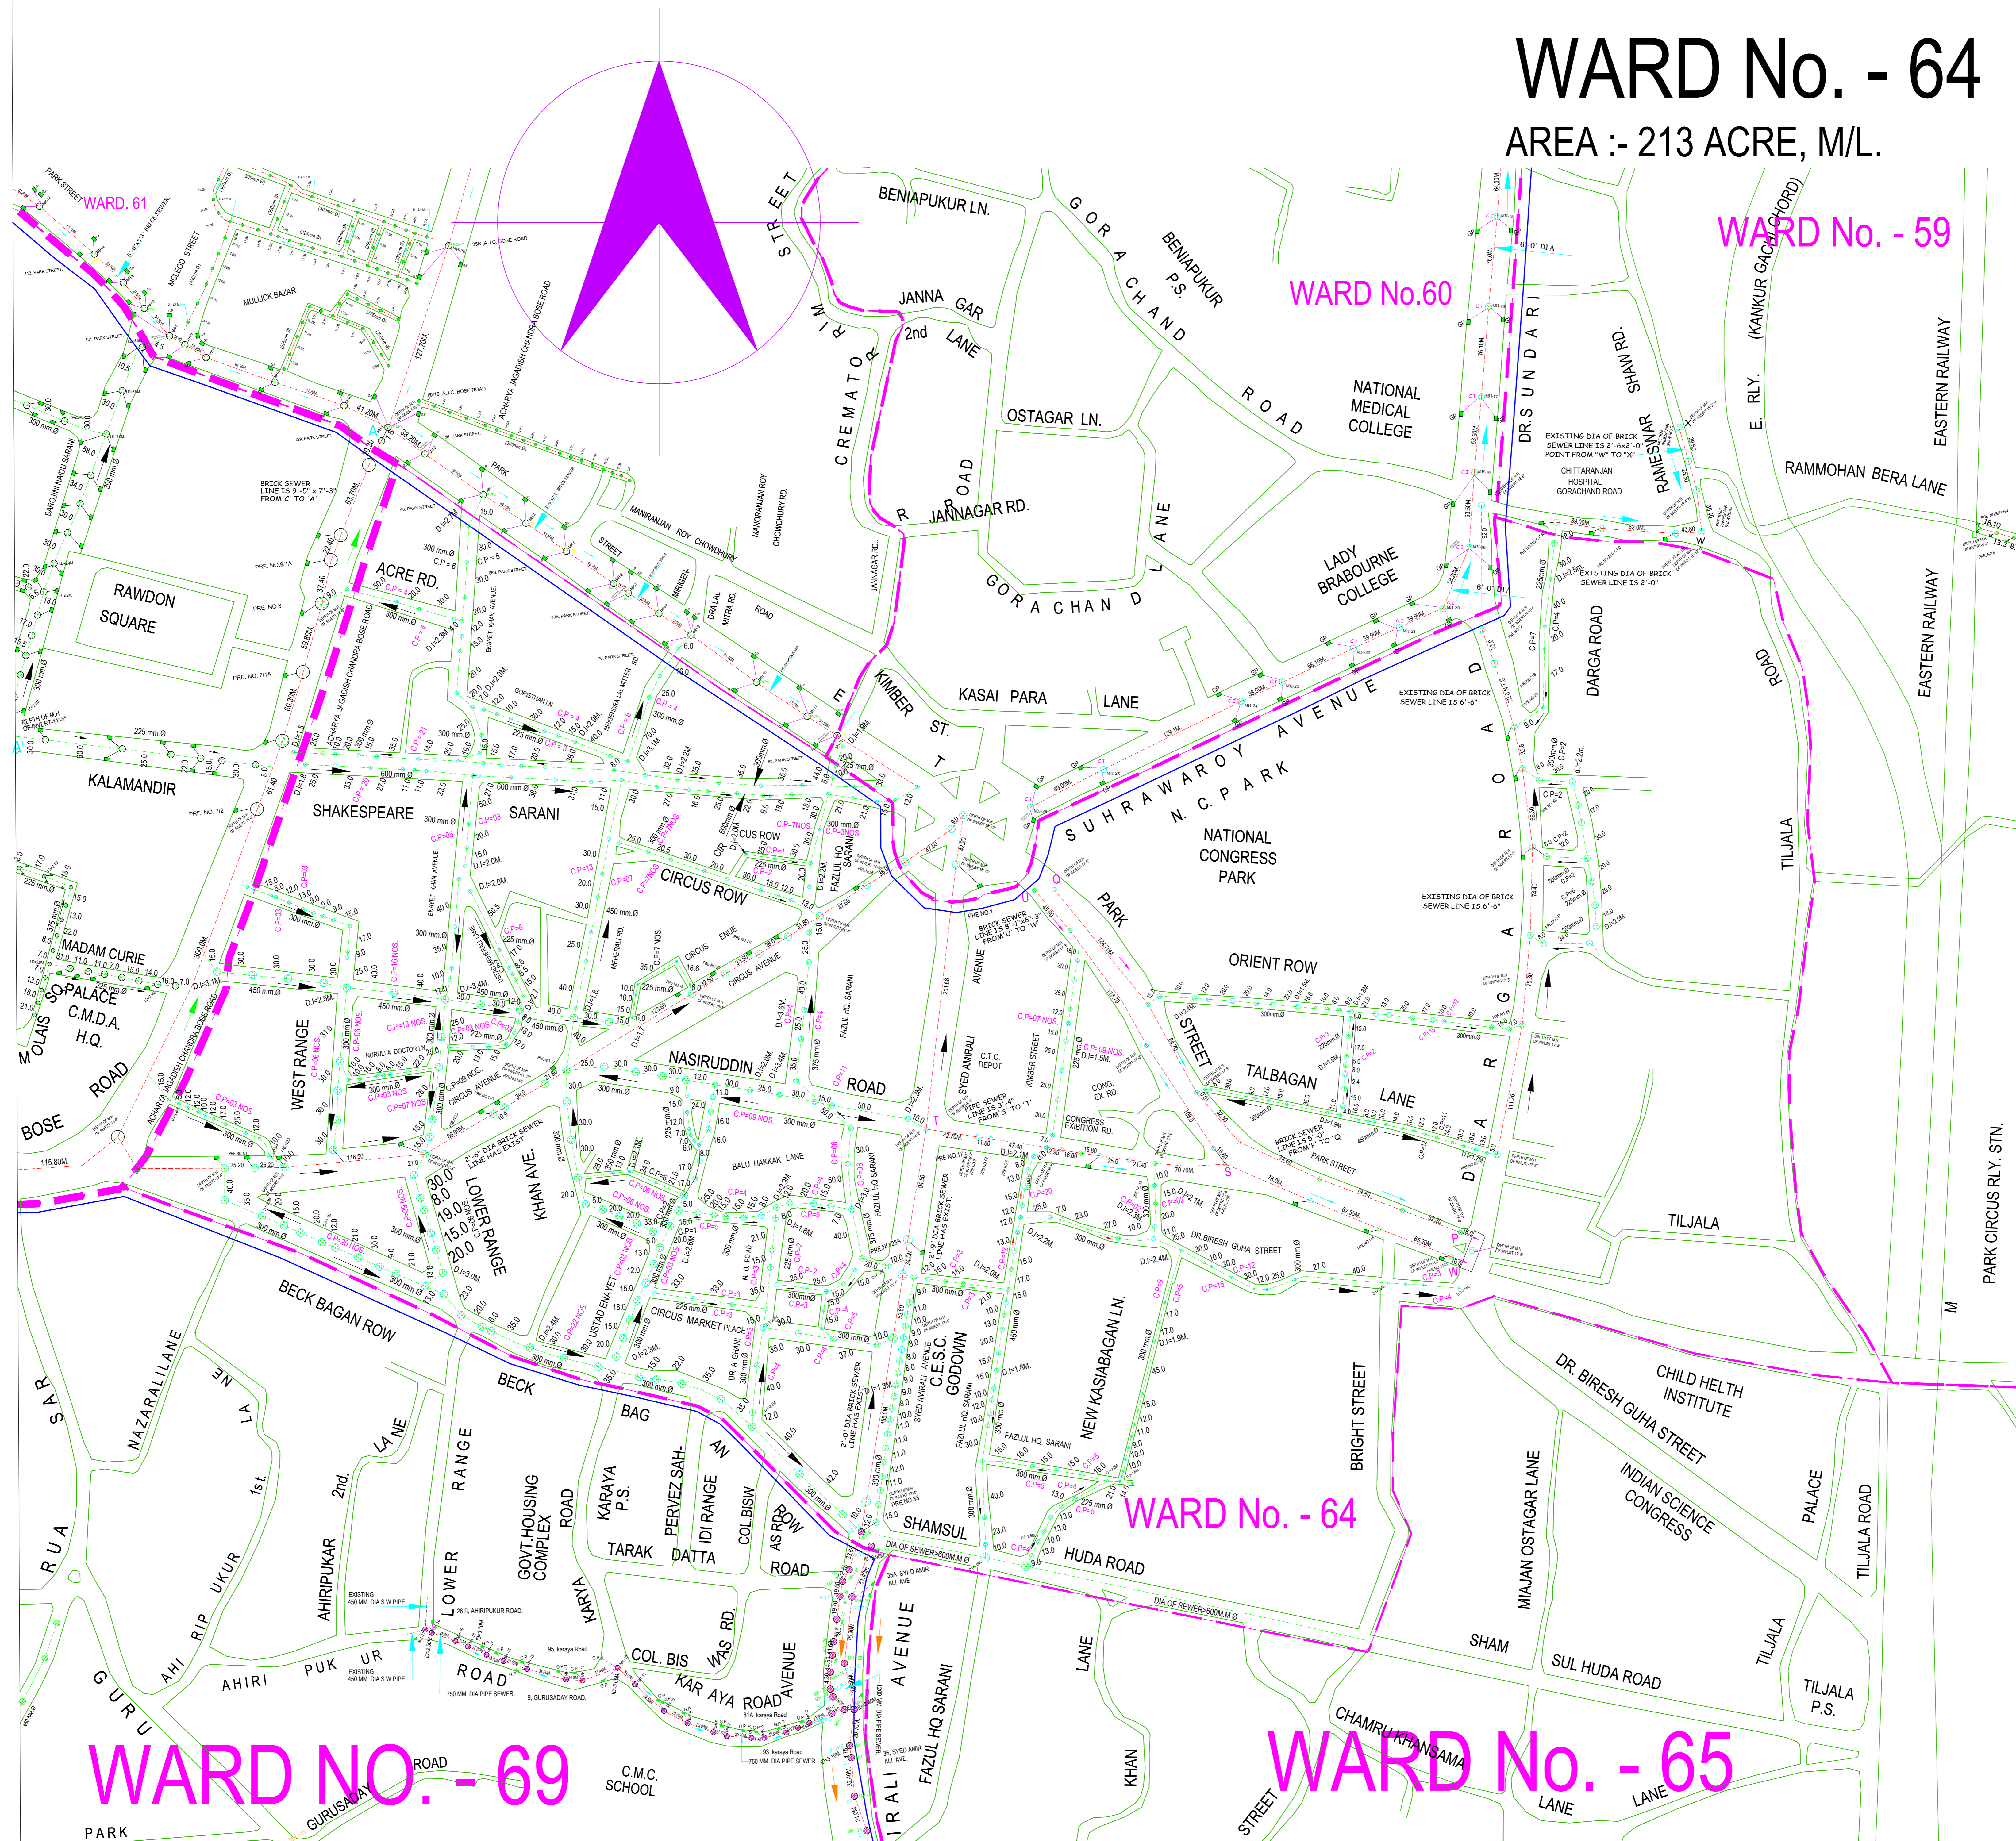

WARD No. - 64

AREA :- 213 ACRE, M/L.

WARD NO. - 69

WARD No. - 64

WARD No. - 65