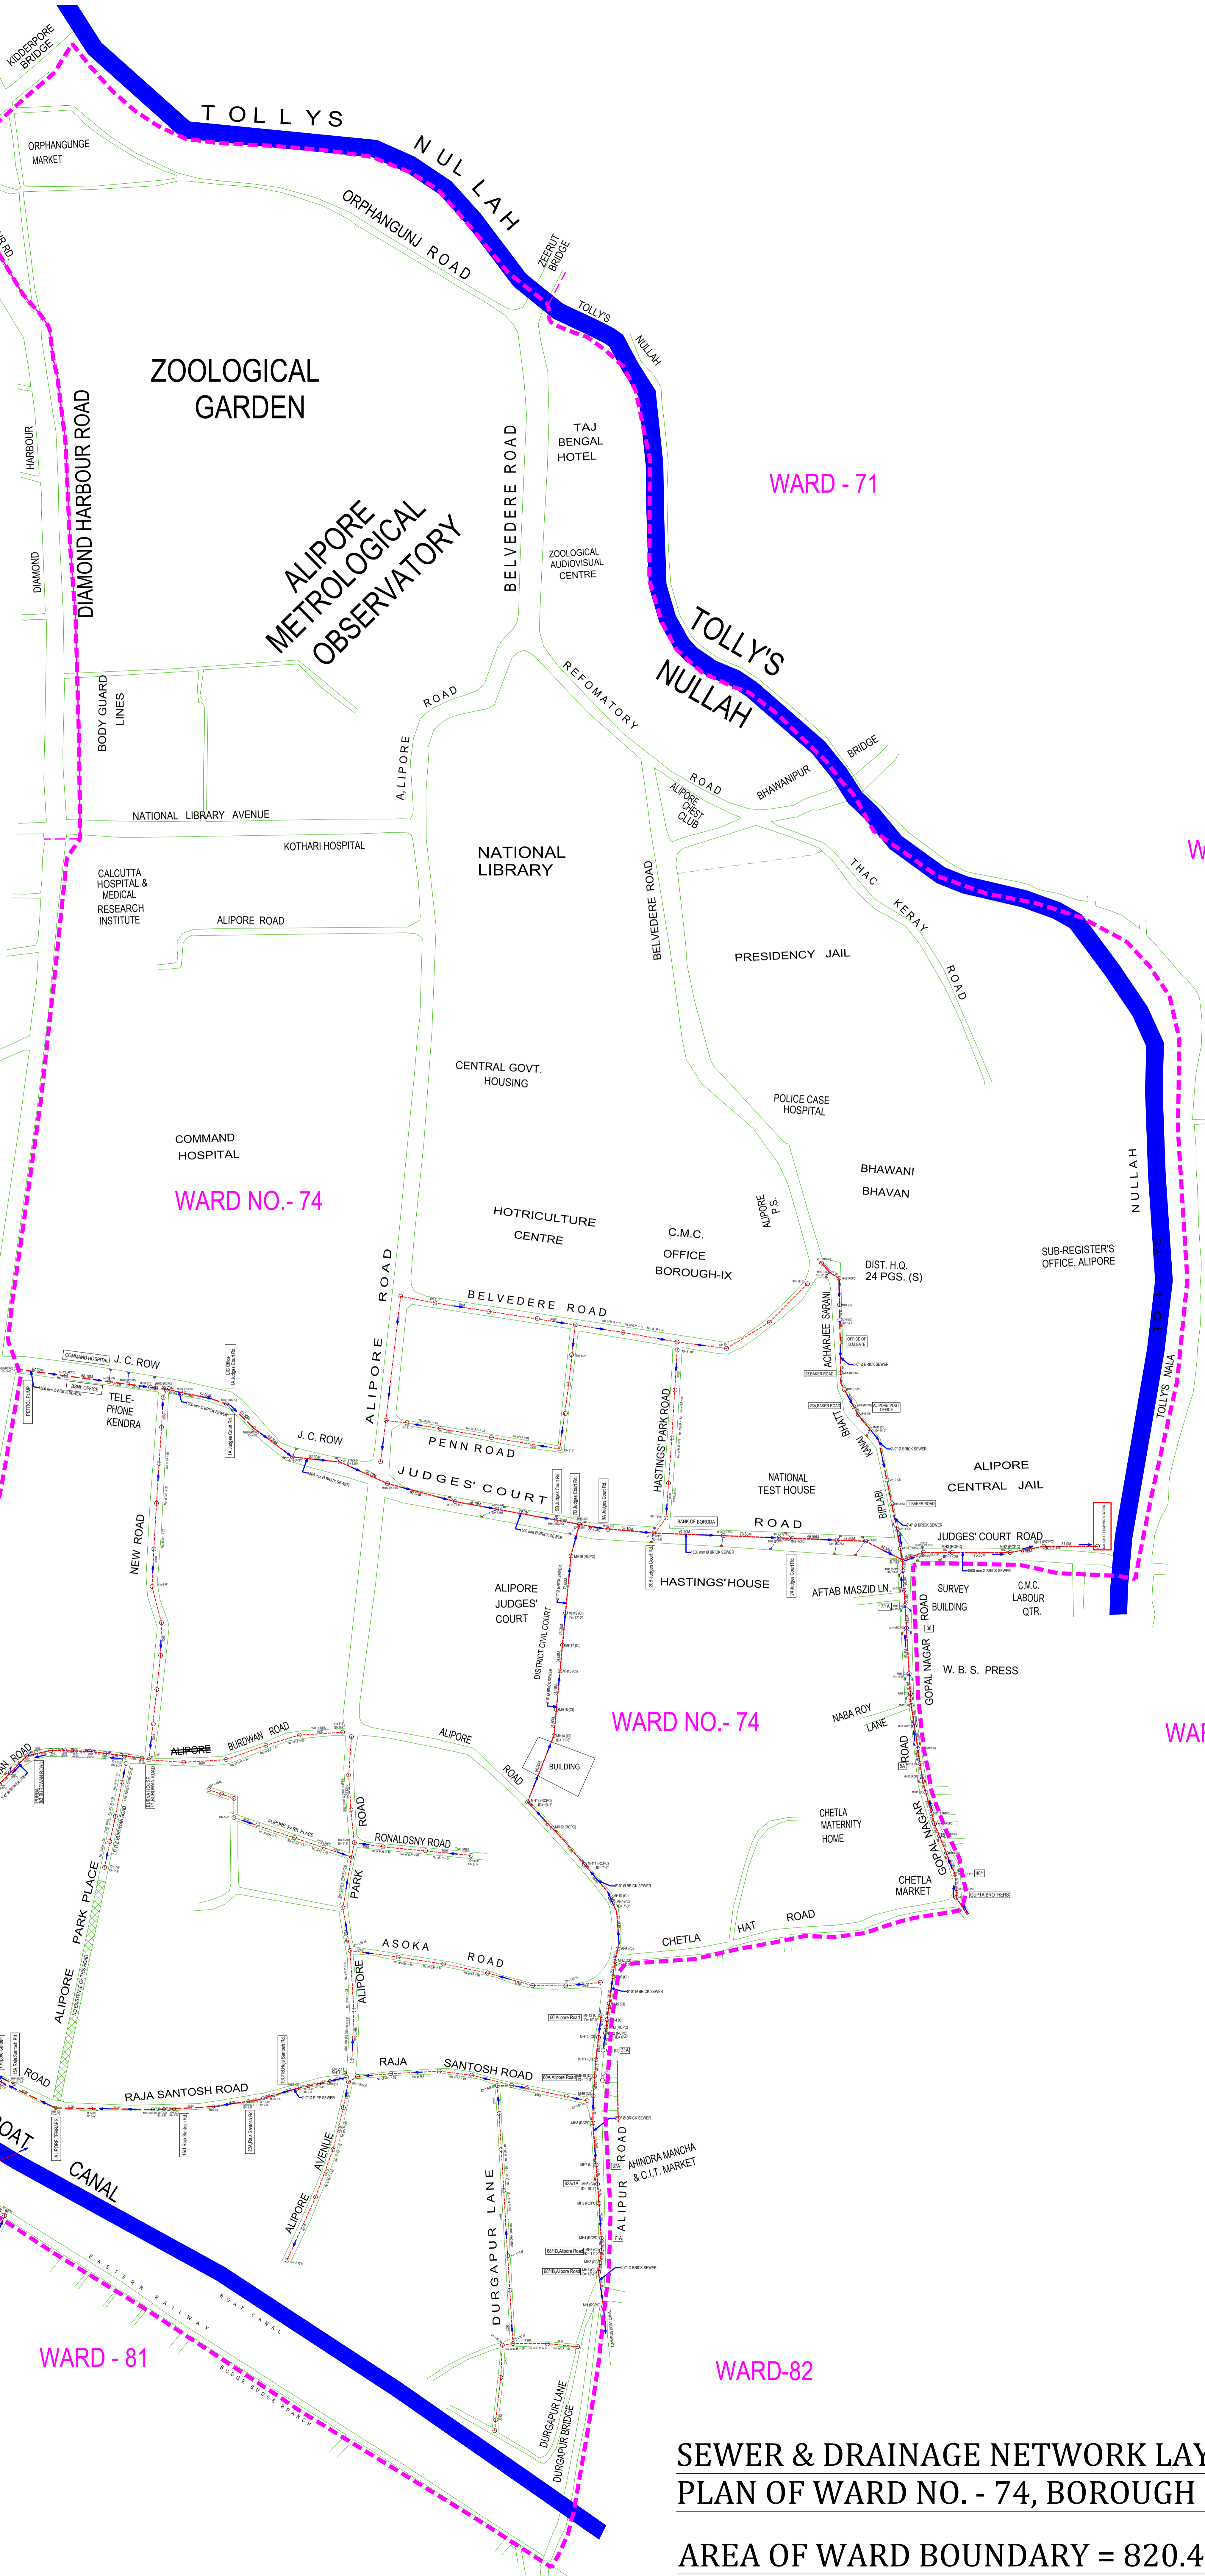

WARD - 76

KARL MARX SARANI

ZOOLOGICAL GARDEN

ALIPORE METROLOGICAL OBSERVATORY

NATIONAL LIBRARY

WARD - 71

WARD - 71

WARD - 77

WARD - 78

WARD NO. - 74

WARD - 73

WARD NO. - 74

WARD - 83

WARD - 81

WARD - 82

**SEWER & DRAINAGE NETWORK LAYOUT
PLAN OF WARD NO. - 74, BOROUGH - IX**

AREA OF WARD BOUNDARY = 820.47 Acre (M/L)