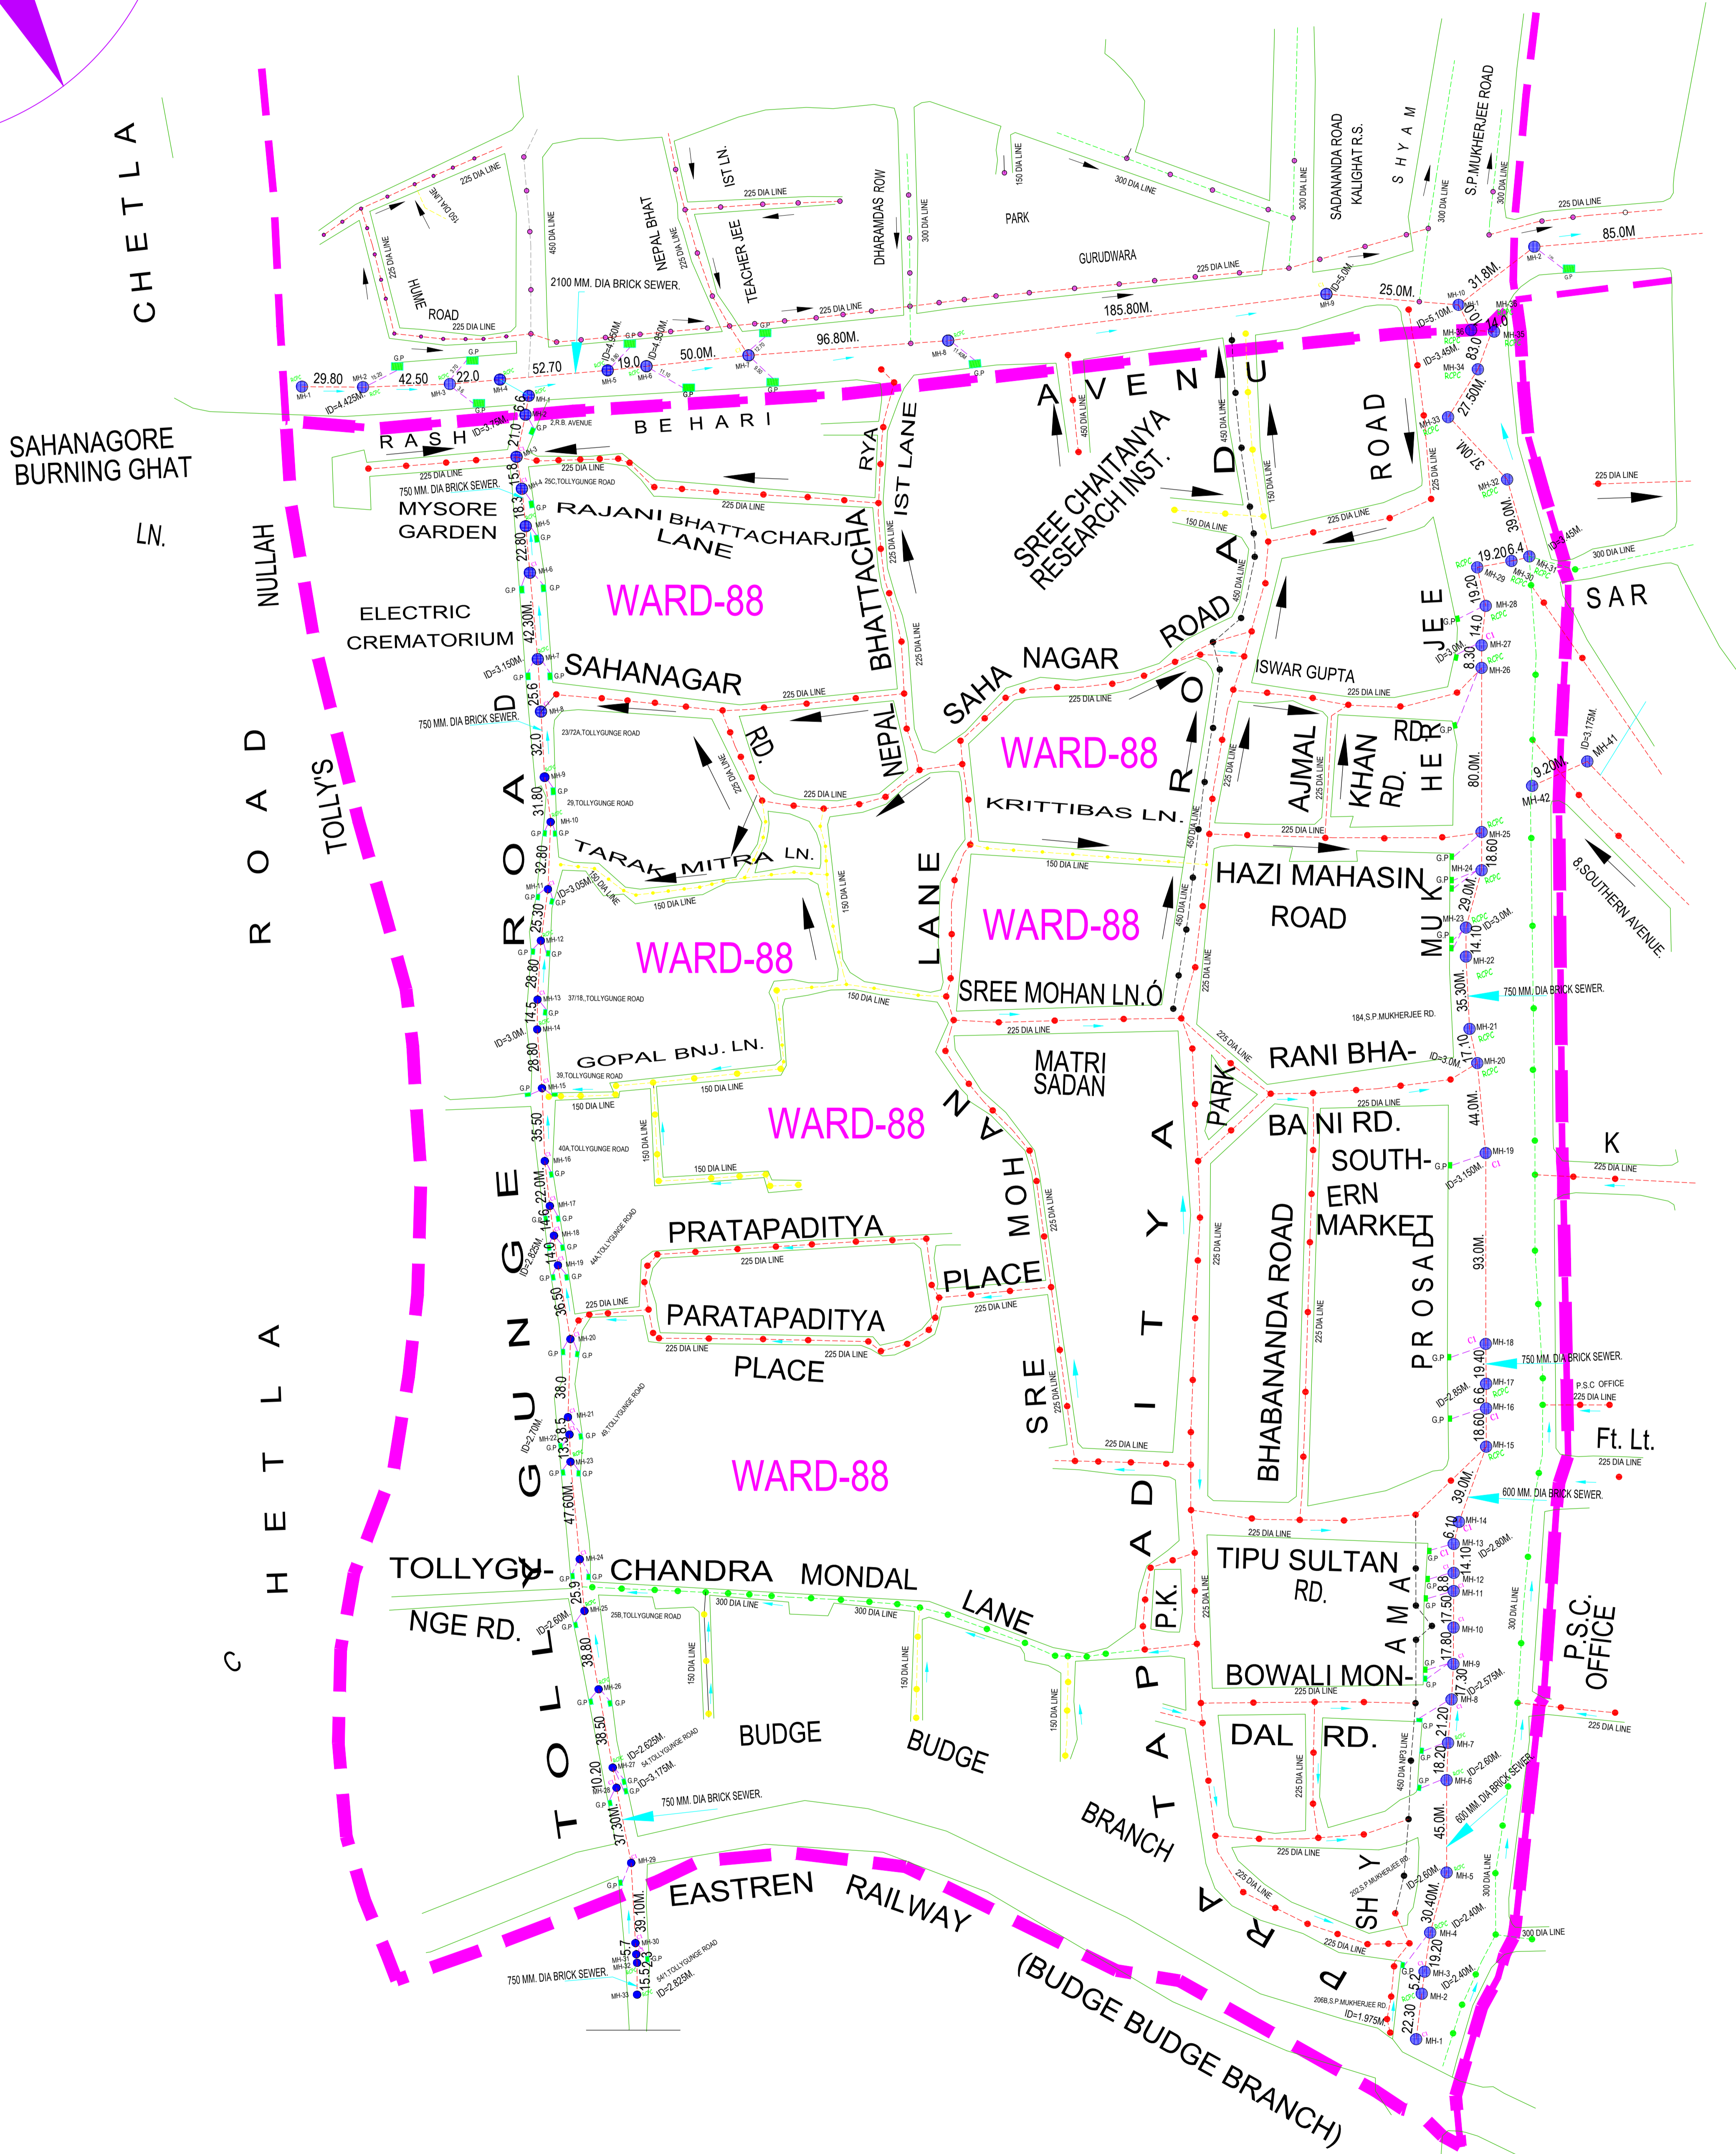

# WARD No. - 88

WARD No. - 88 , AREA :- 109.607 ACRE, M/L.

## WARD-83

## WARD-82

## WARD NO. - 81