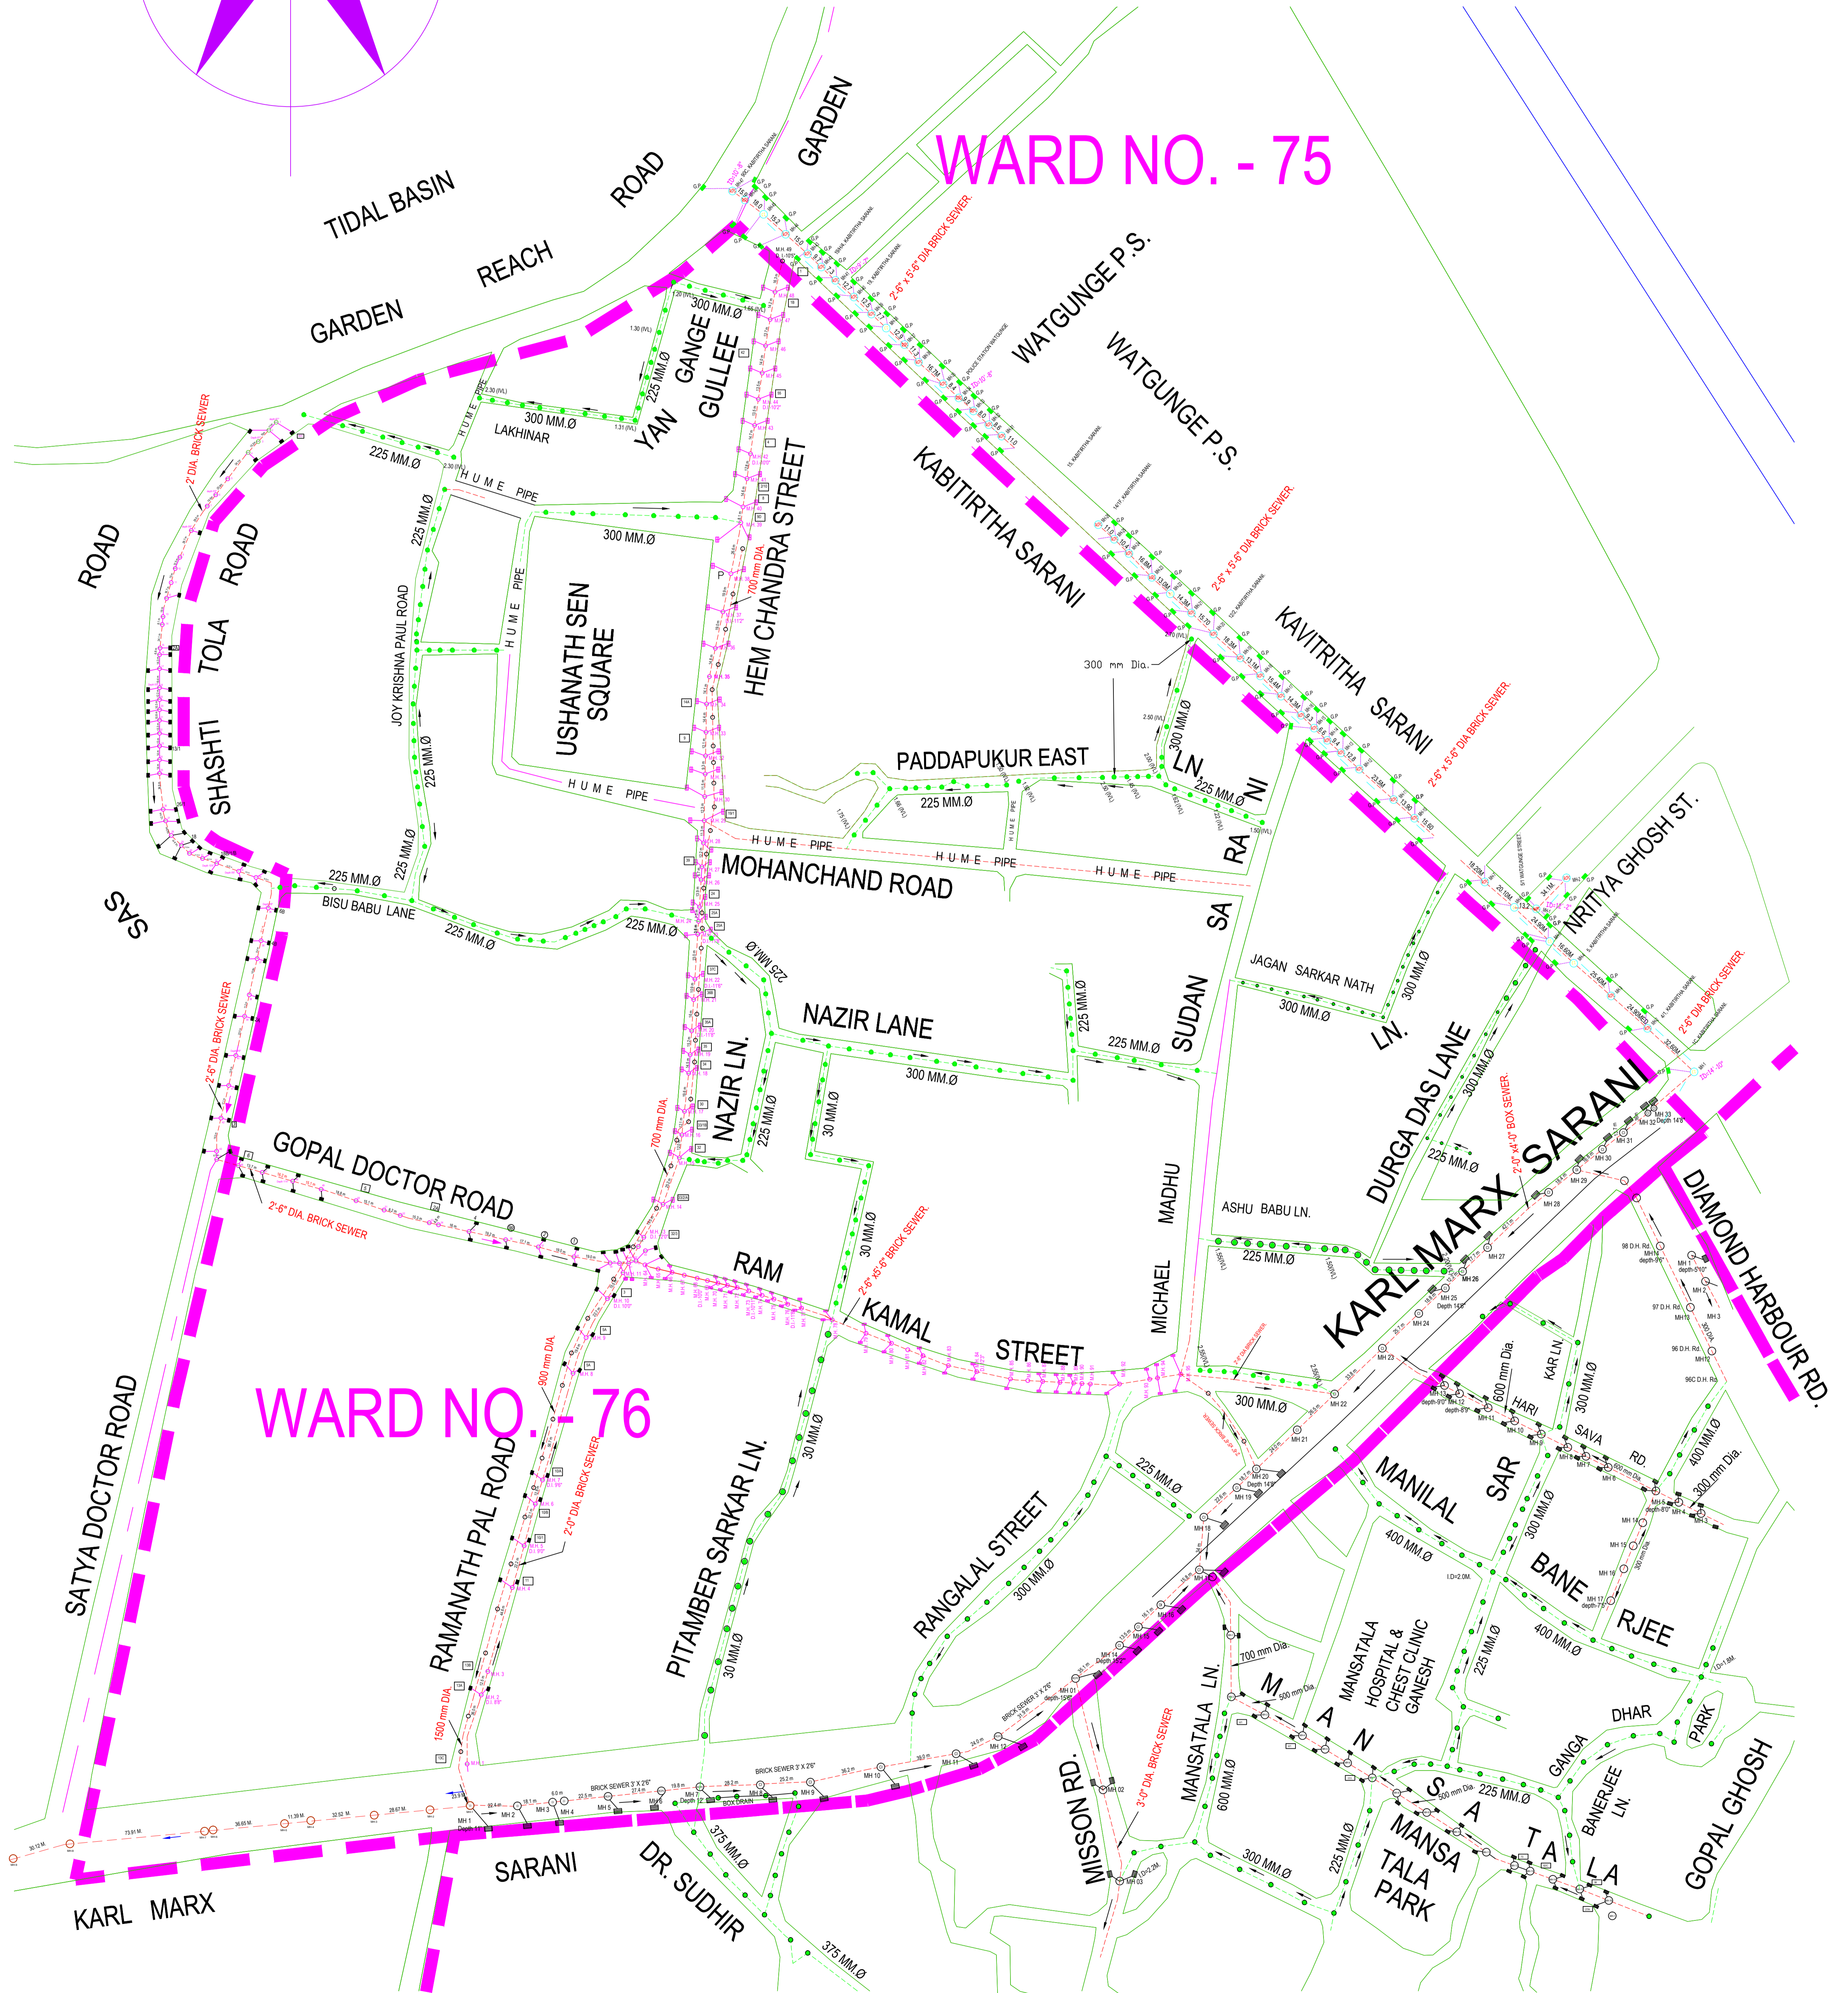

WARD NO. - 76

AREA = 106.240 ACRE M/L.

WARD NO. - 75

WARD NO. - 76