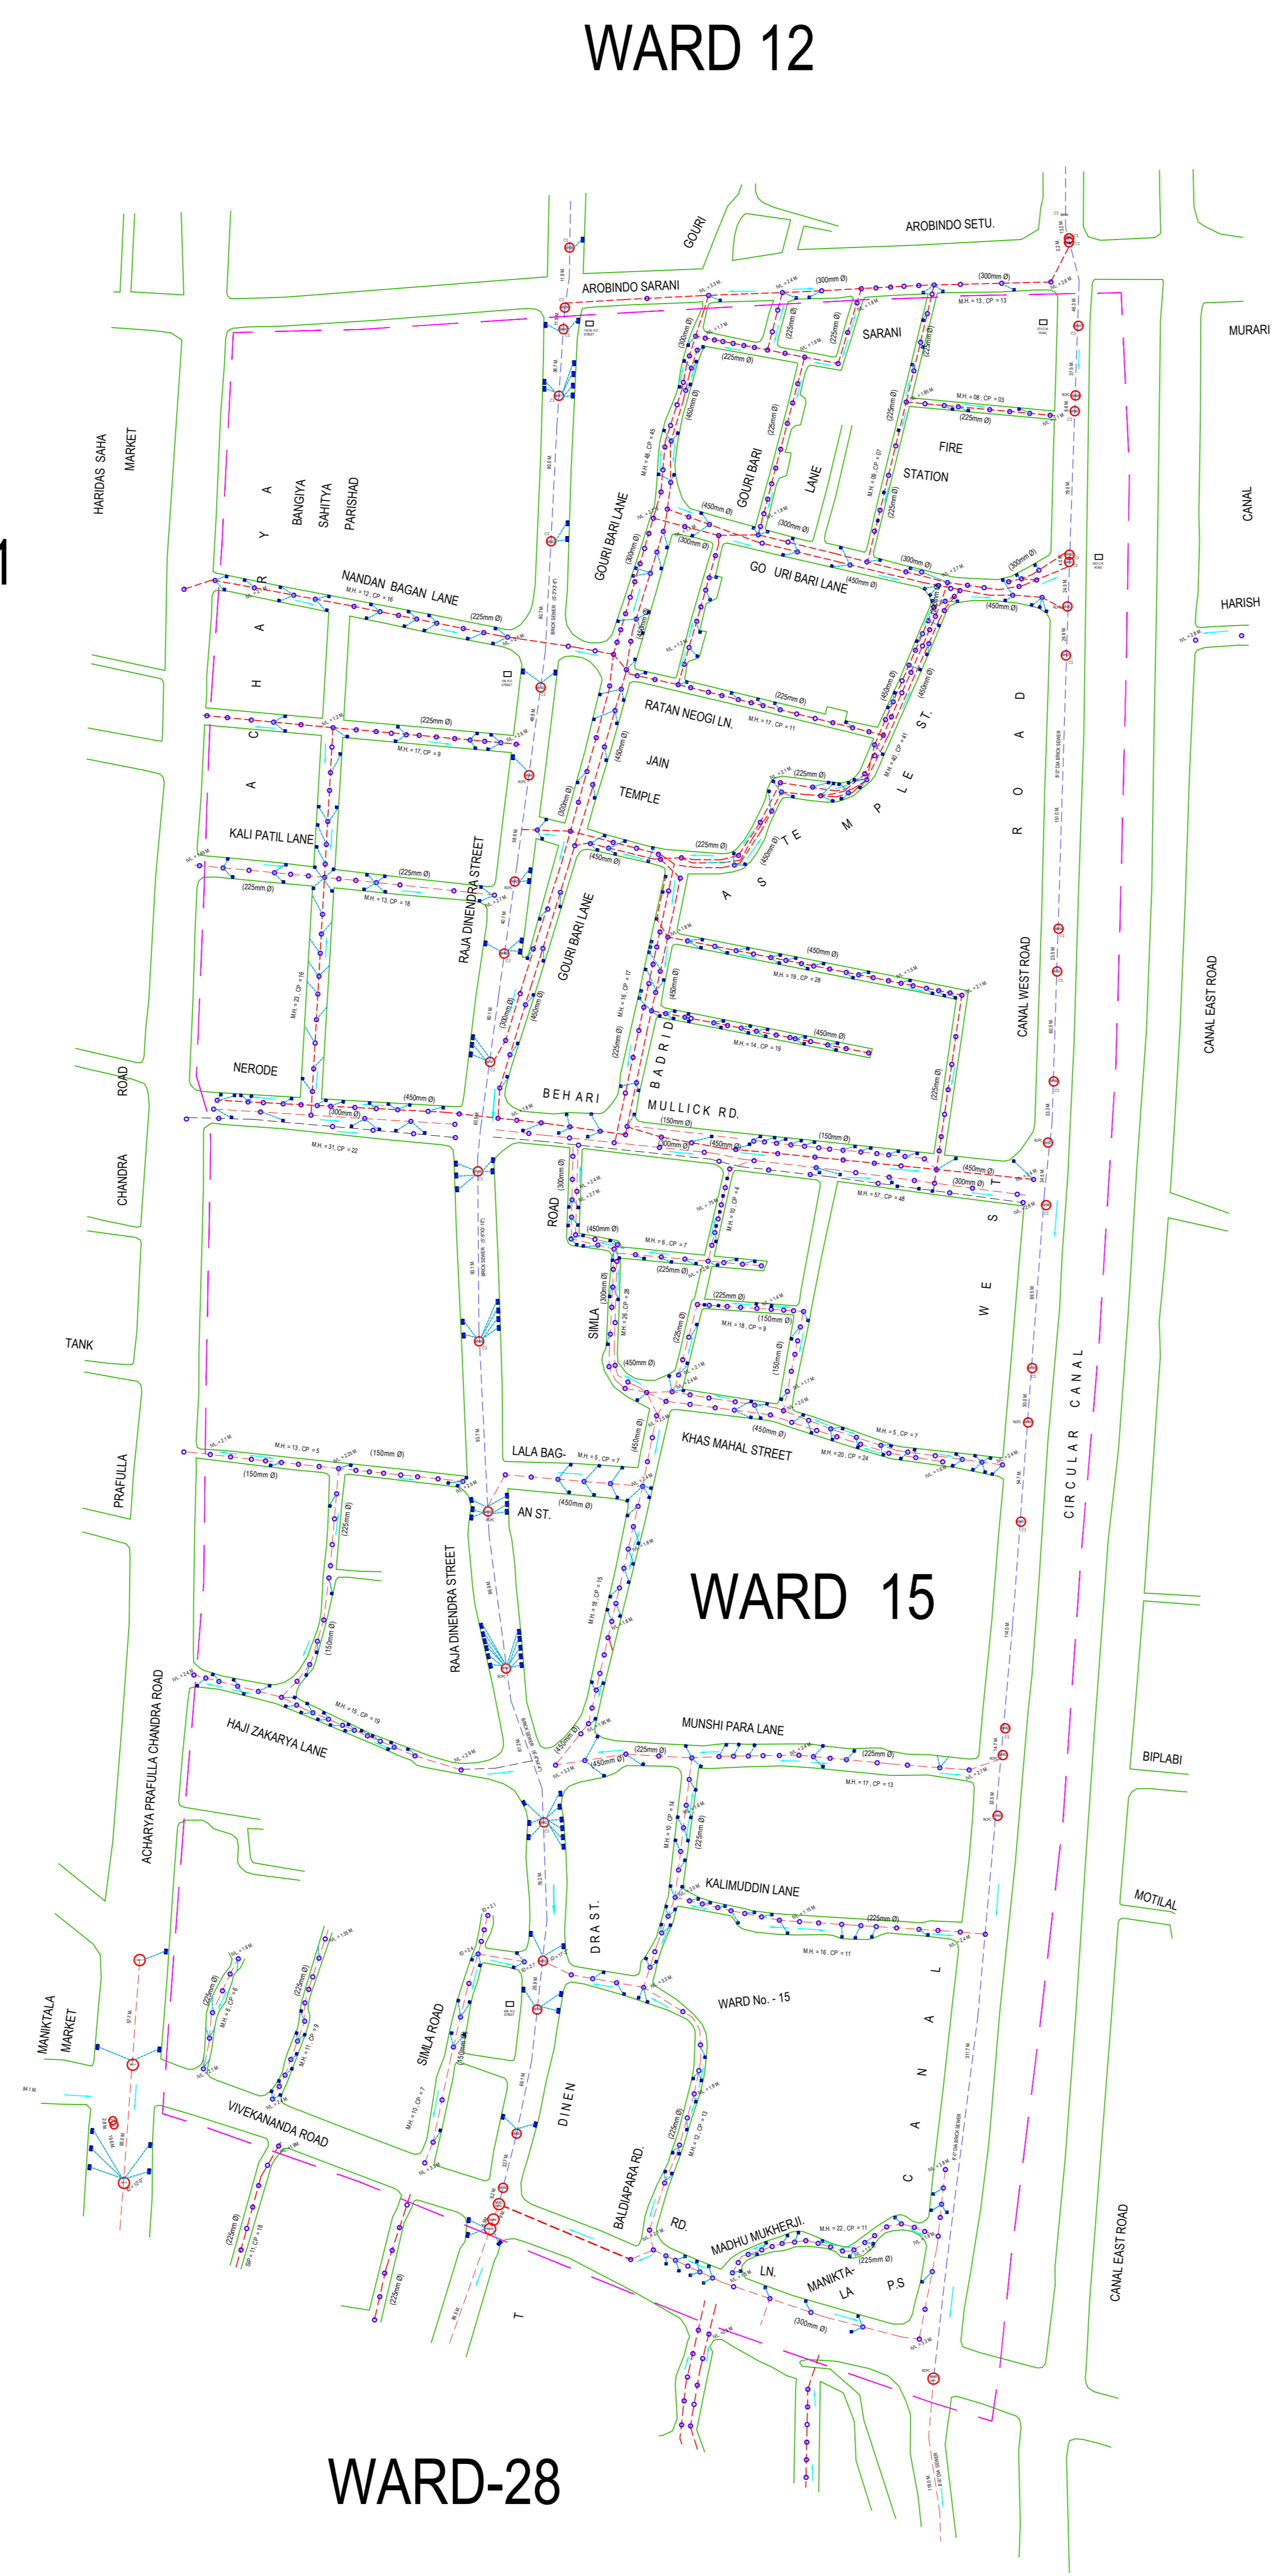

15

WARD NO. :- 15

AREA = 130.54 ACRE

WARD 11

WARD NO. 14

WARD-16

WARD 15

WARD-28